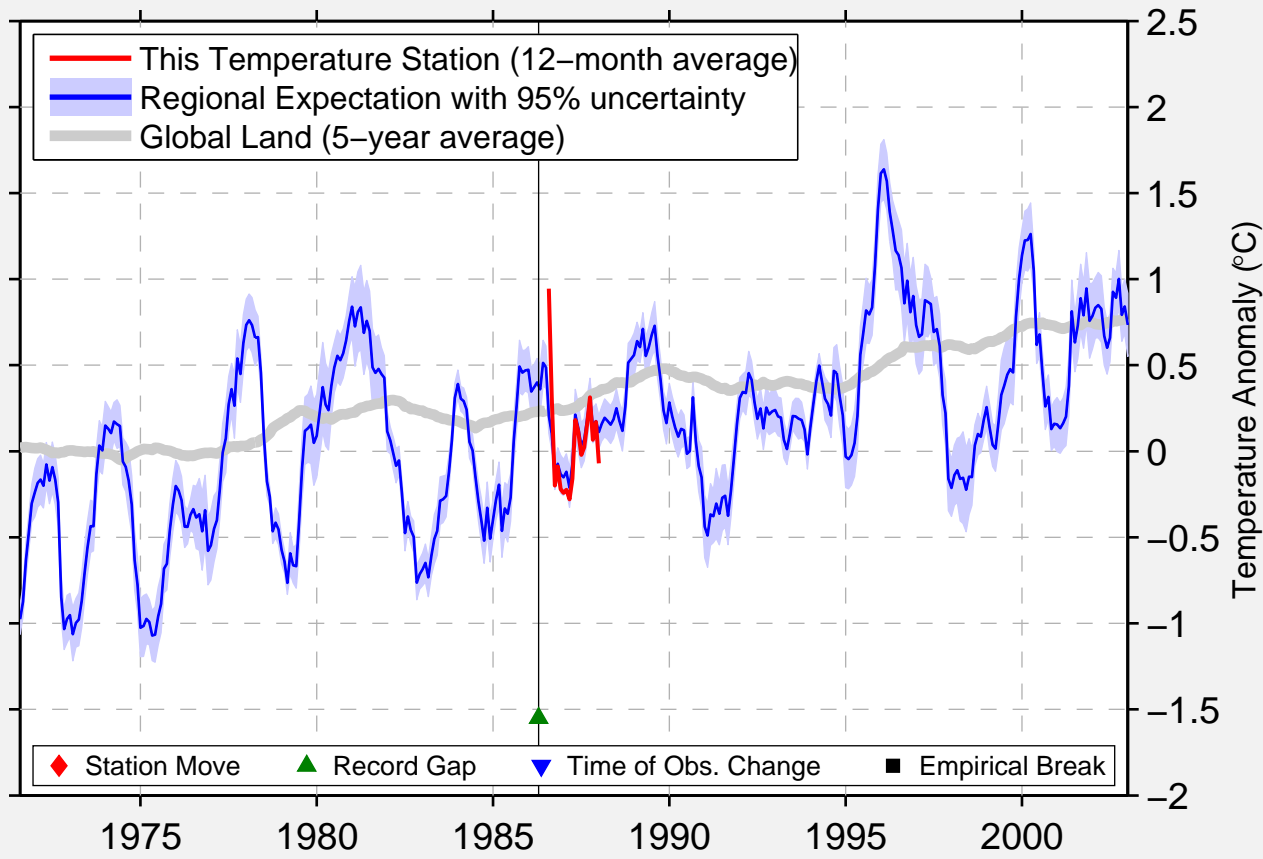

LUKEVILLE AMOS

31.871 N, 112.846 W (United States)

Data Quality Controlled and Aligned at Breakpoints

Berkeley Earth