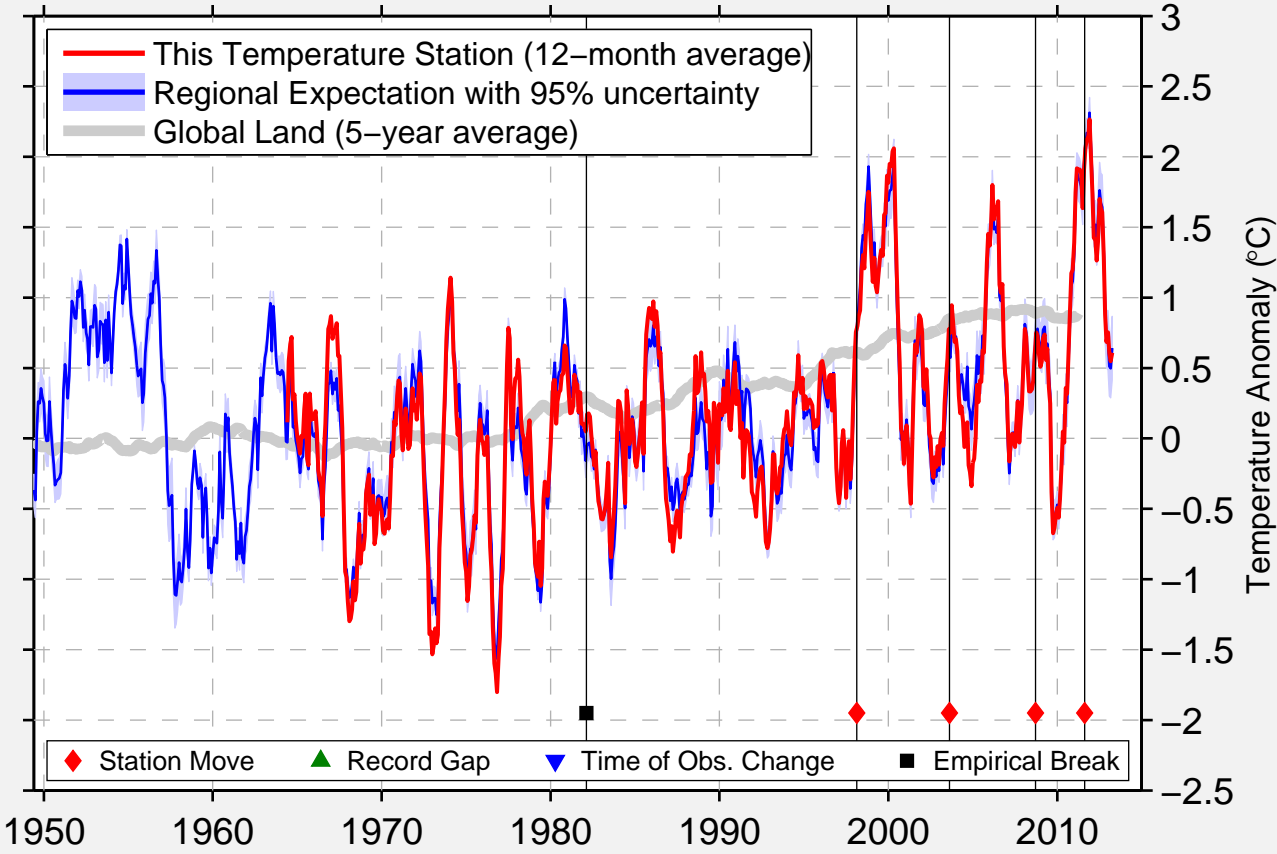

# PUTNAM

32.367 N, 99.184 W (United States)

— This Temperature Station (12-month average)  
— Regional Expectation with 95% uncertainty  
— Global Land (5-year average)

◆ Station Move    ▲ Record Gap    ▼ Time of Obs. Change    ■ Empirical Break

Temperature Anomaly (°C)

Data Quality Controlled and Aligned at Breakpoints

Berkeley Earth