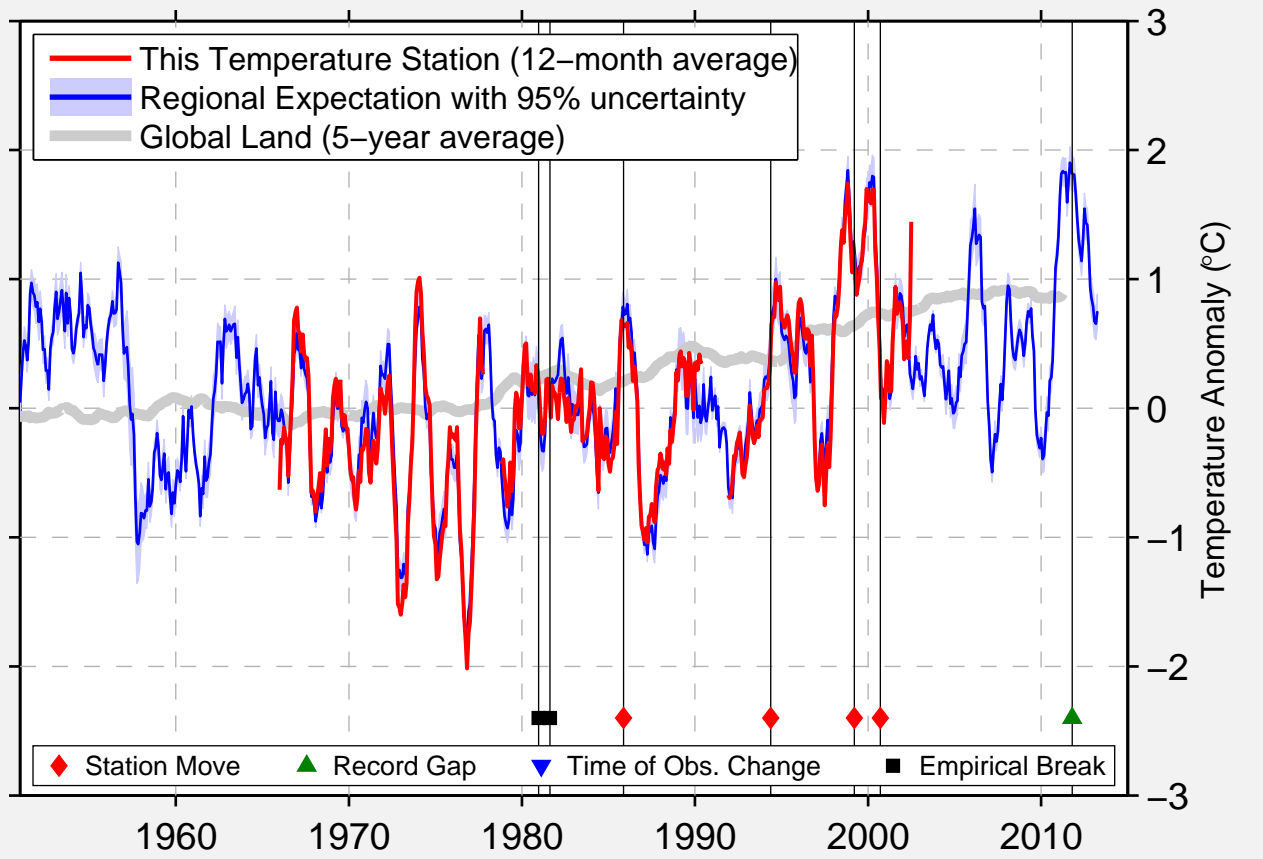

# GARDEN CITY 1 E

31.867 N, 101.481 W (United States)

Data Quality Controlled and Aligned at Breakpoints

Berkeley Earth