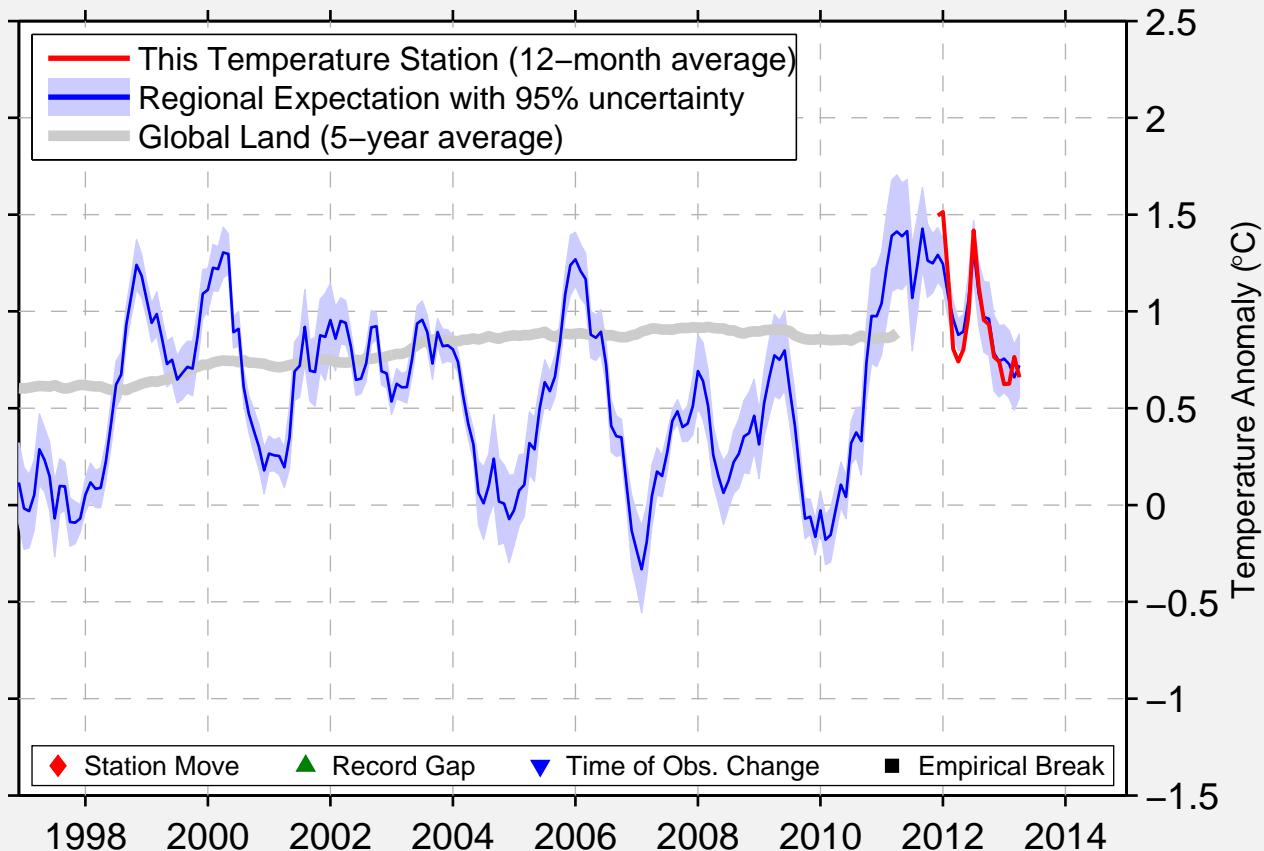

BIGGS AAF

31.850 N, 106.367 W (United States)

◆ Station Move ▲ Record Gap ▼ Time of Obs. Change ■ Empirical Break