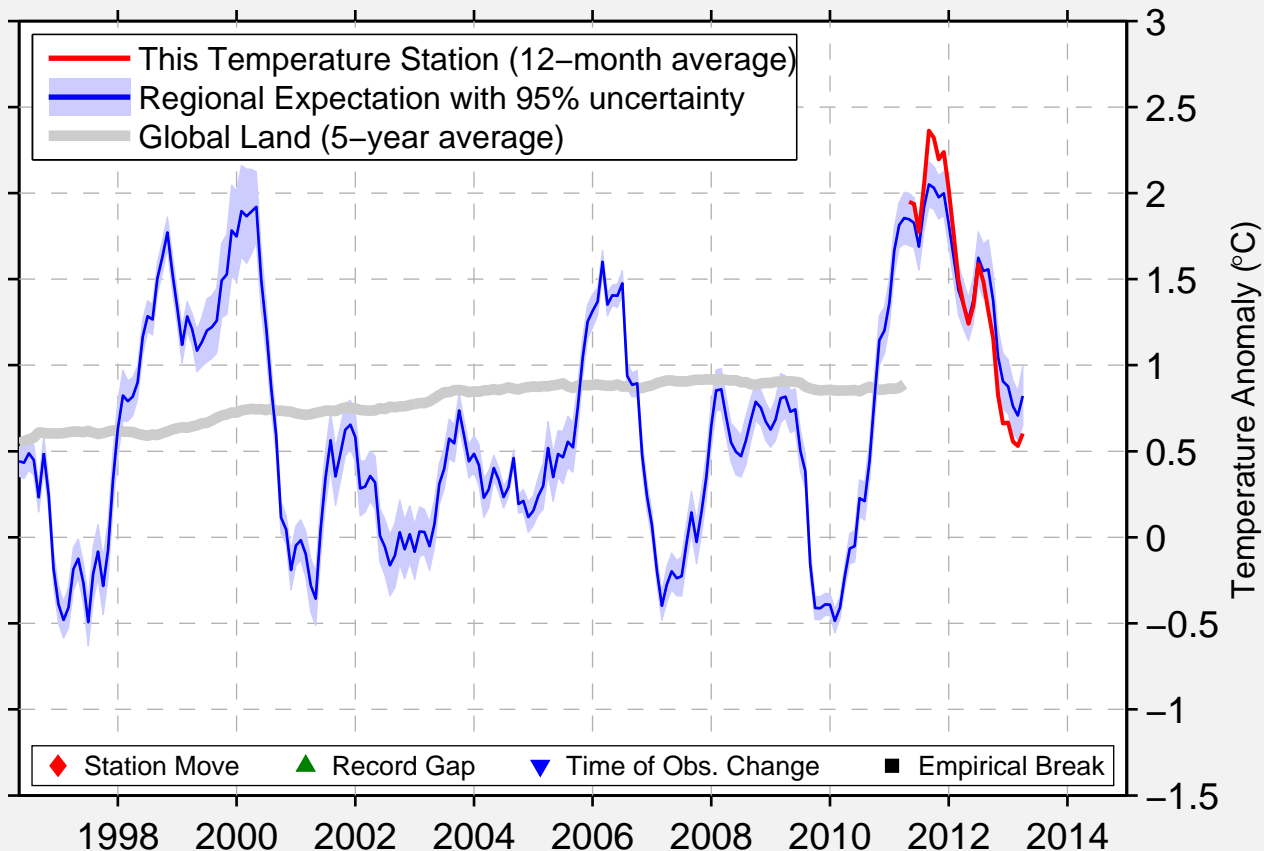

COLEMAN MUNI

31.841 N, 99.404 W (United States)

◆ Station Move ▲ Record Gap ▼ Time of Obs. Change ■ Empirical Break