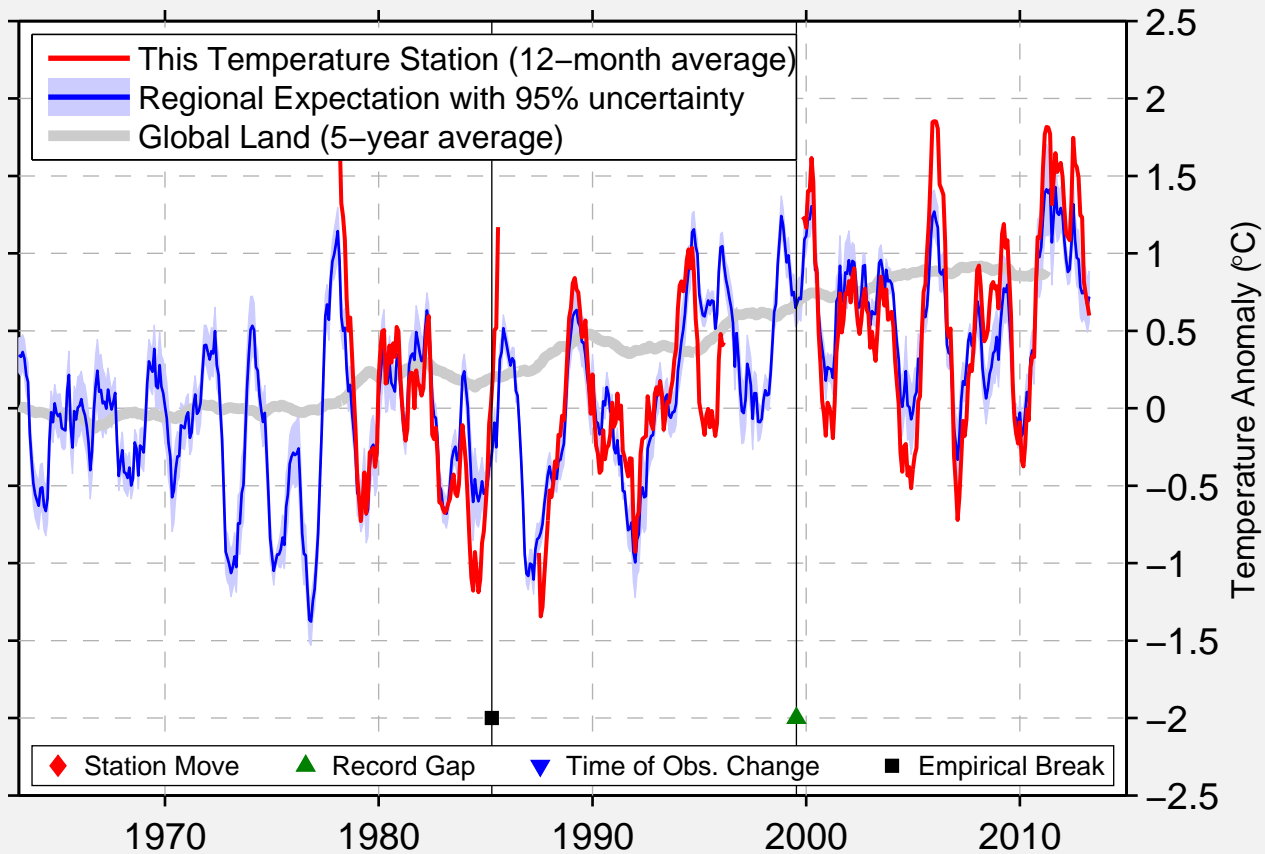

PINE SPRINGS GUADALU

31.831 N, 104.809 W (United States)

Data Quality Controlled and Aligned at Breakpoints

Berkeley Earth