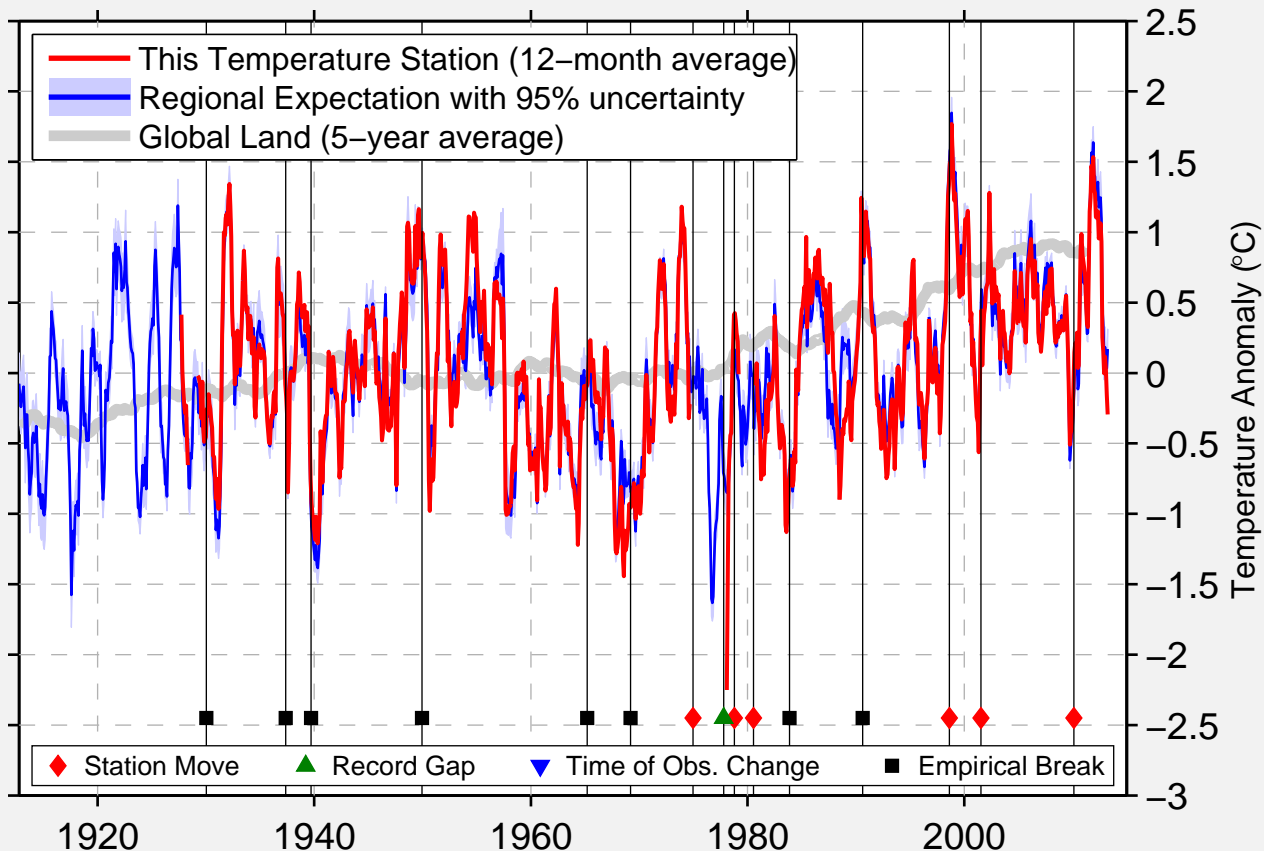

GREENVILLE

31.824 N, 86.633 W (United States)

Data Quality Controlled and Aligned at Breakpoints

Berkeley Earth