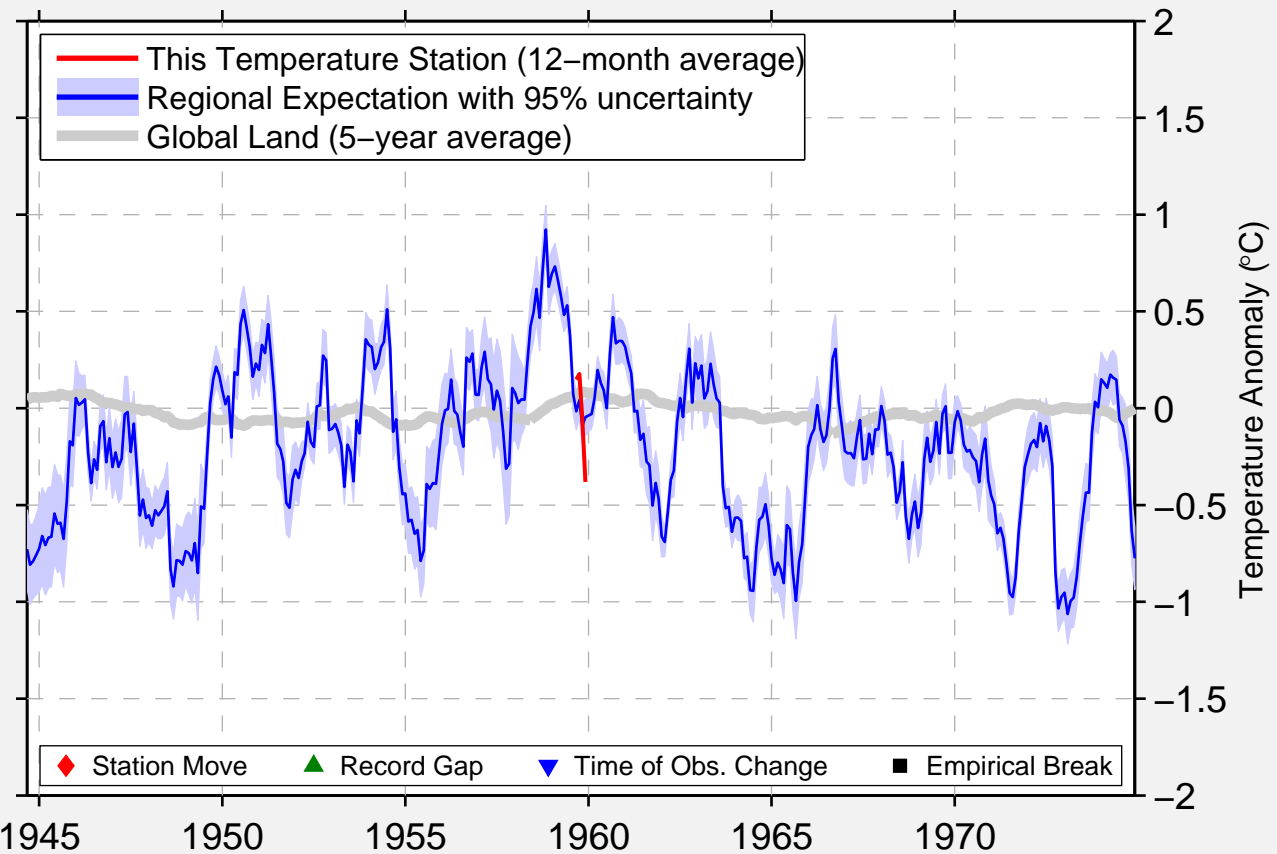

# PAPAGO FARMS

31.783 N, 112.283 W (United States)

Data Quality Controlled and Aligned at Breakpoints

Berkeley Earth