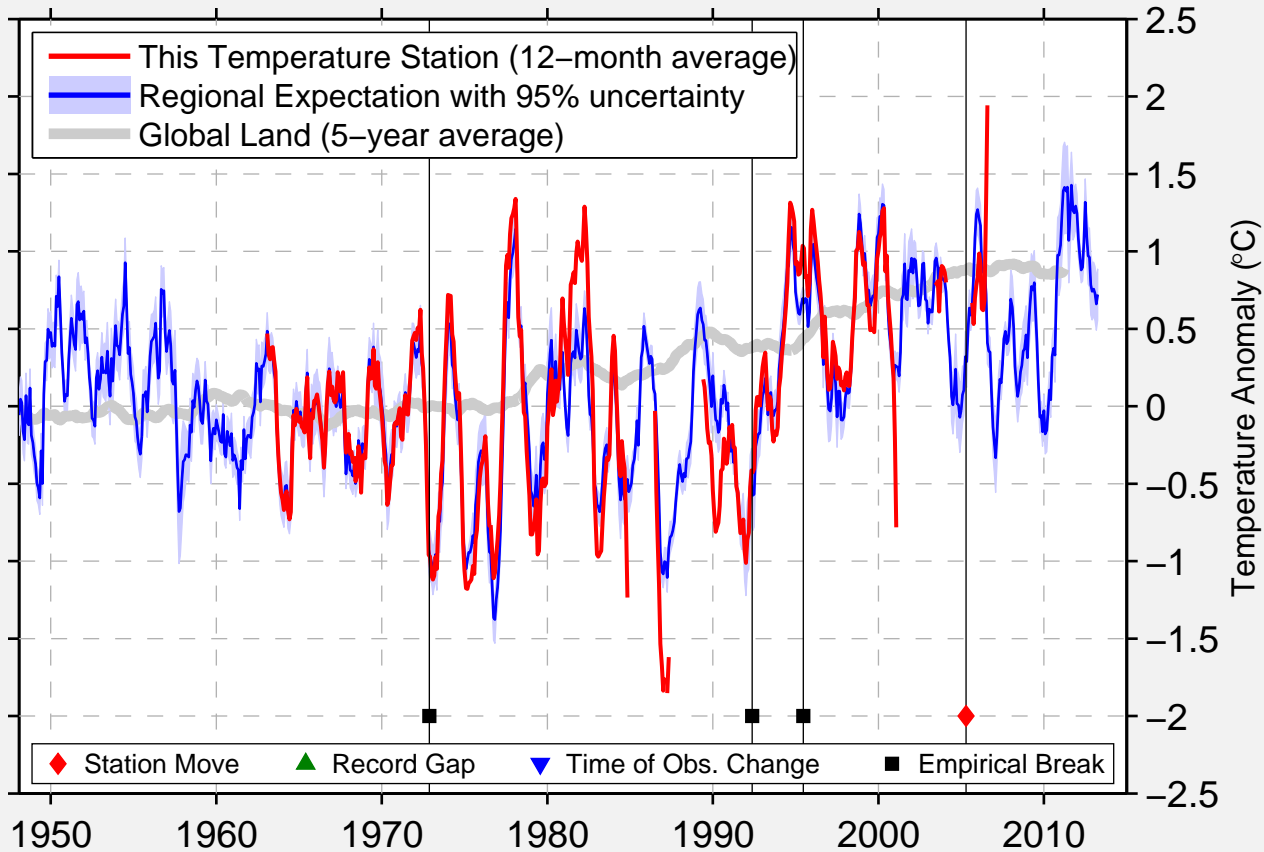

CORNUDAS SERVICE STN

31.780 N, 105.470 W (United States)

Data Quality Controlled and Aligned at Breakpoints

Berkeley Earth