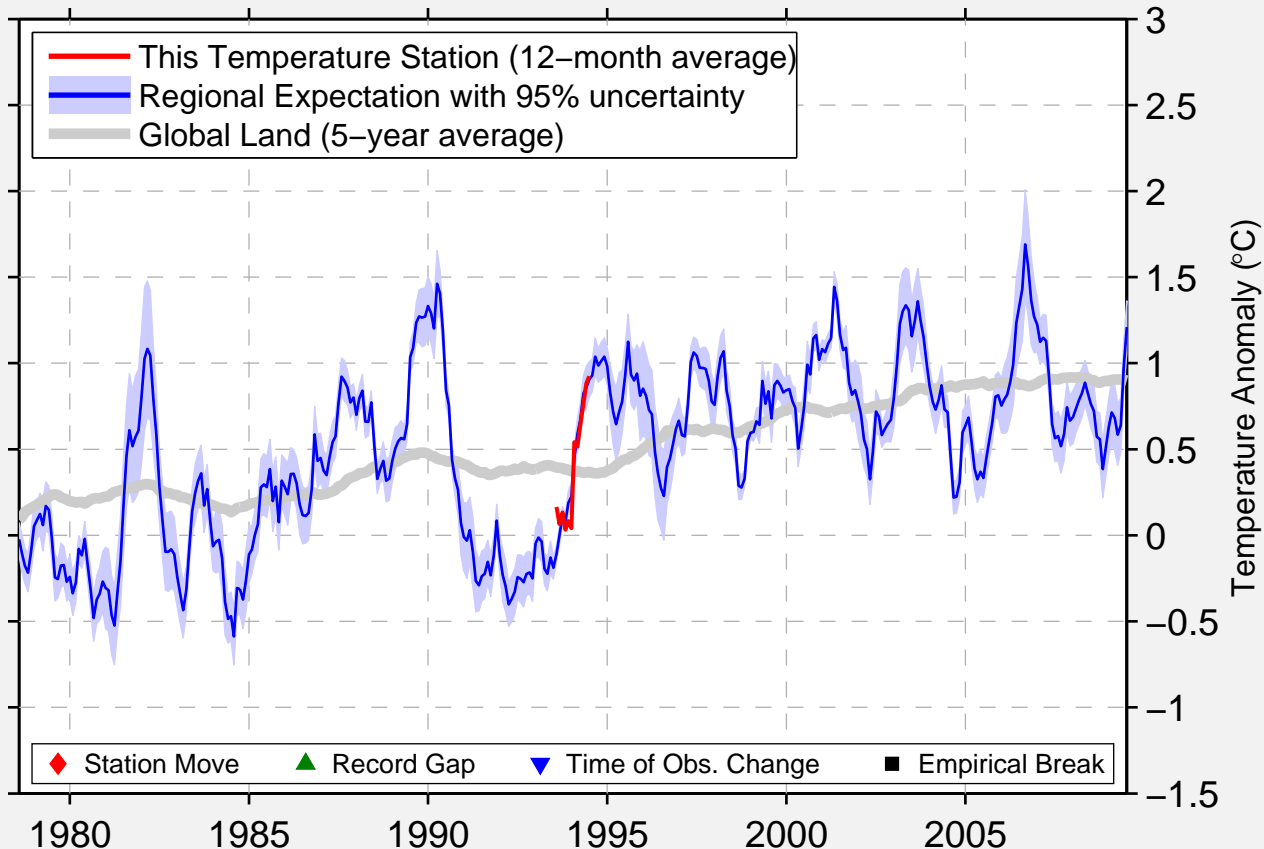

MOSTAGANEM PORT

35.800 N, 0.083 E (Algeria)

Data Quality Controlled and Aligned at Breakpoints

Berkeley Earth