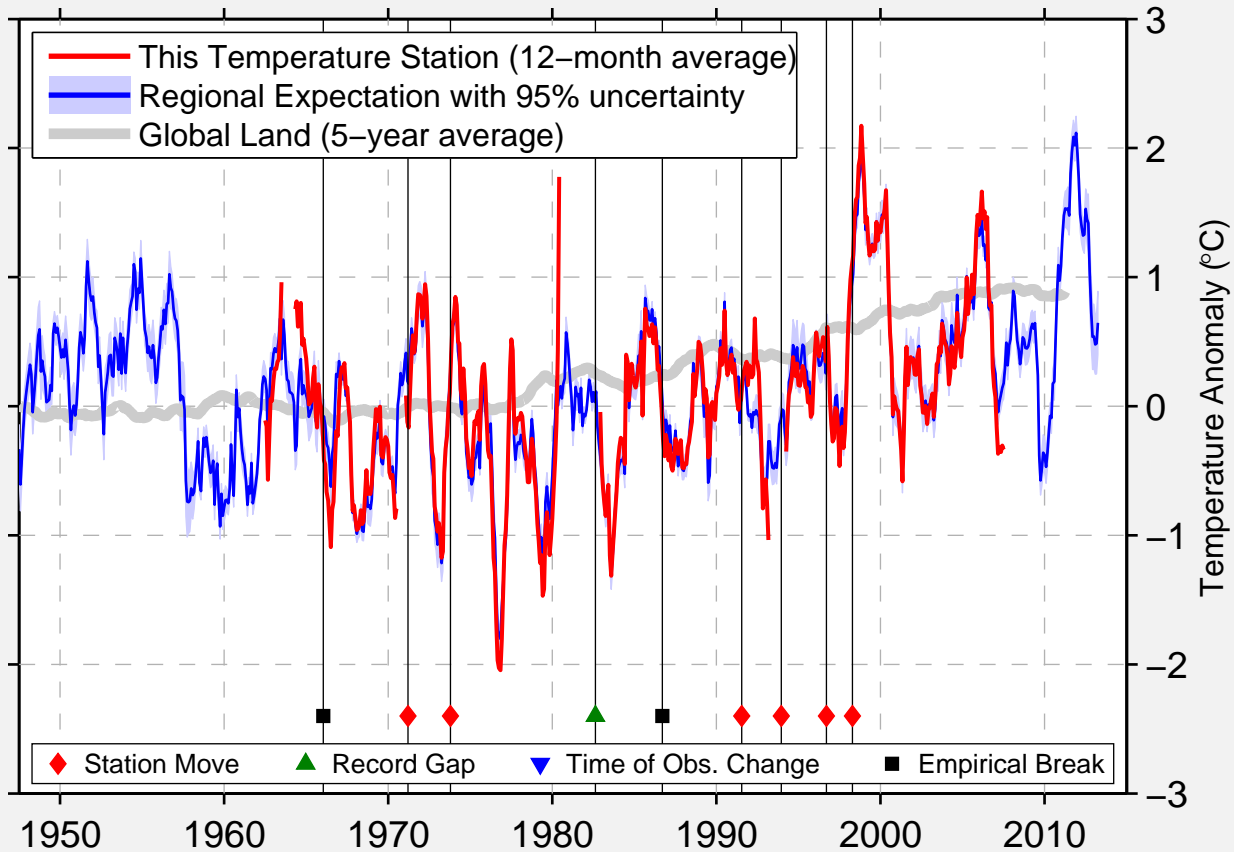

FAIRFIELD 3 W

31.732 N, 96.208 W (United States)

Data Quality Controlled and Aligned at Breakpoints

Berkeley Earth