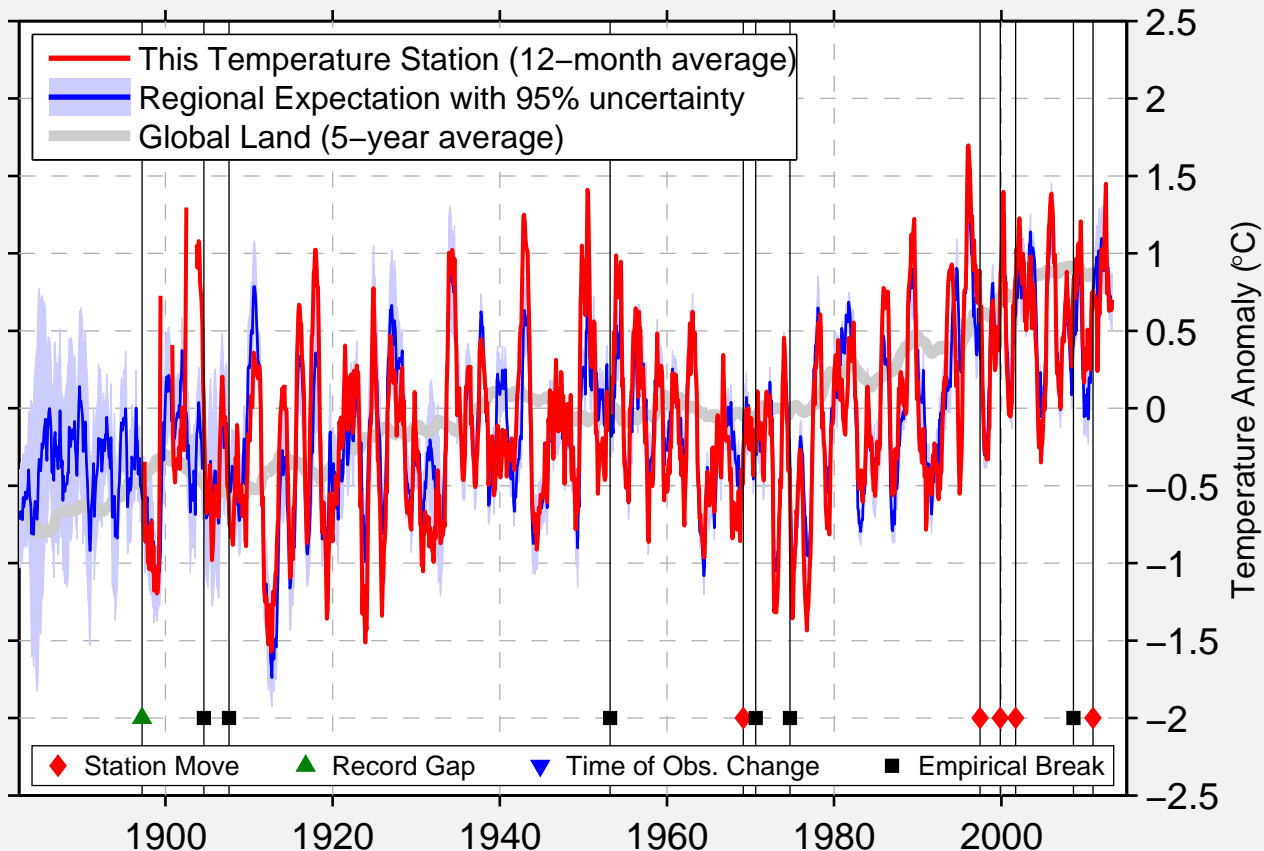

# TOMBSTONE

31.703 N, 110.058 W (United States)

Data Quality Controlled and Aligned at Breakpoints

Berkeley Earth