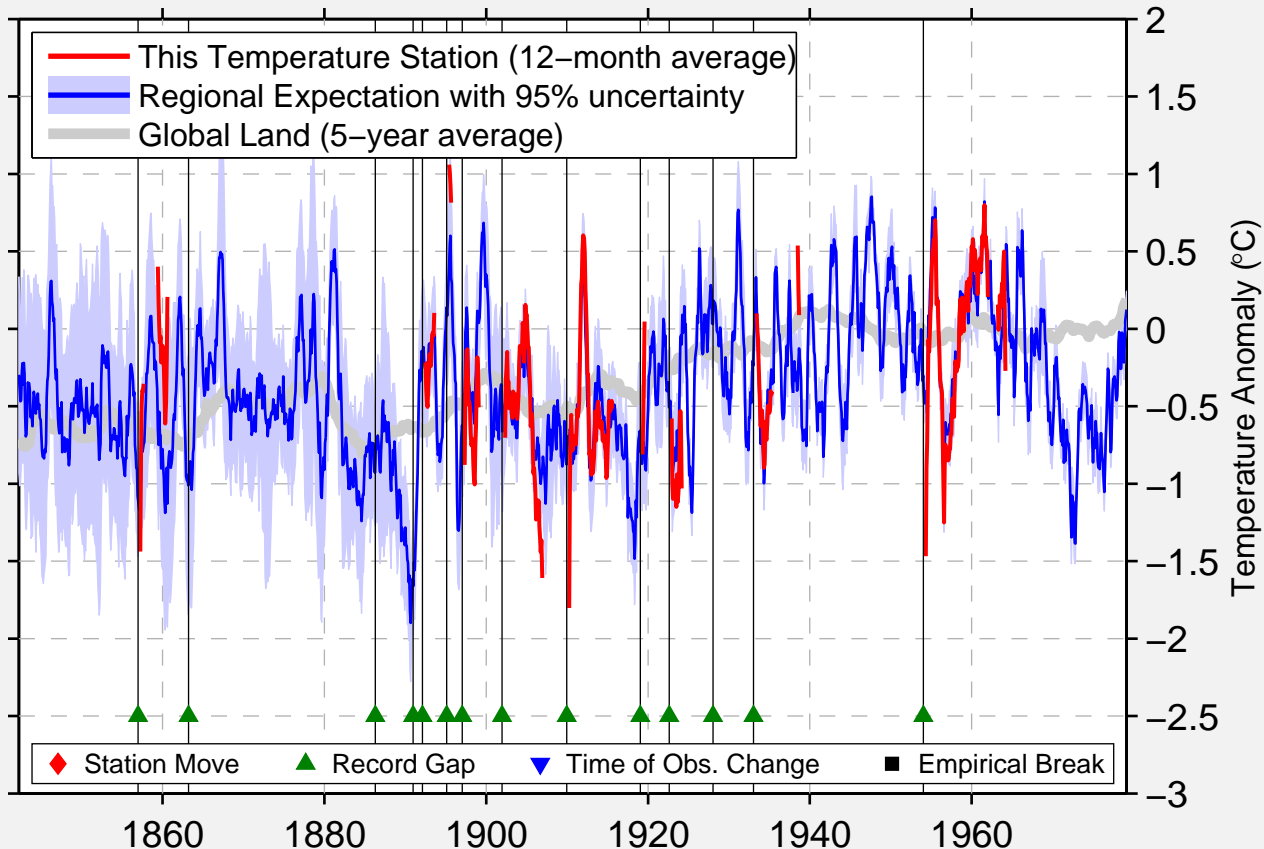

# ORAN-HOPITAL MILITAIRE

35.730 N, 0.650 E (Algeria)

Data Quality Controlled and Aligned at Breakpoints

Berkeley Earth