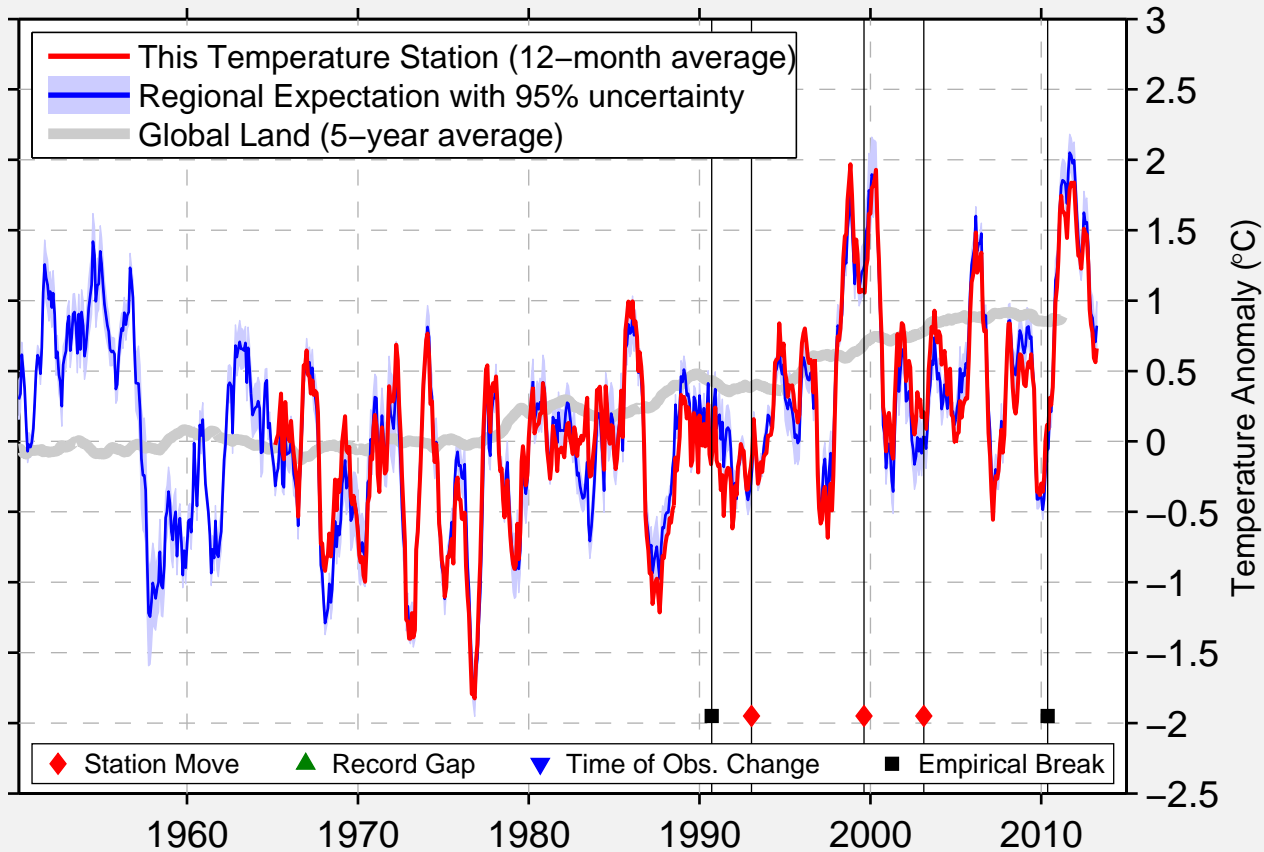

WATER VALLEY

31.672 N, 100.728 W (United States)

Data Quality Controlled and Aligned at Breakpoints

Berkeley Earth