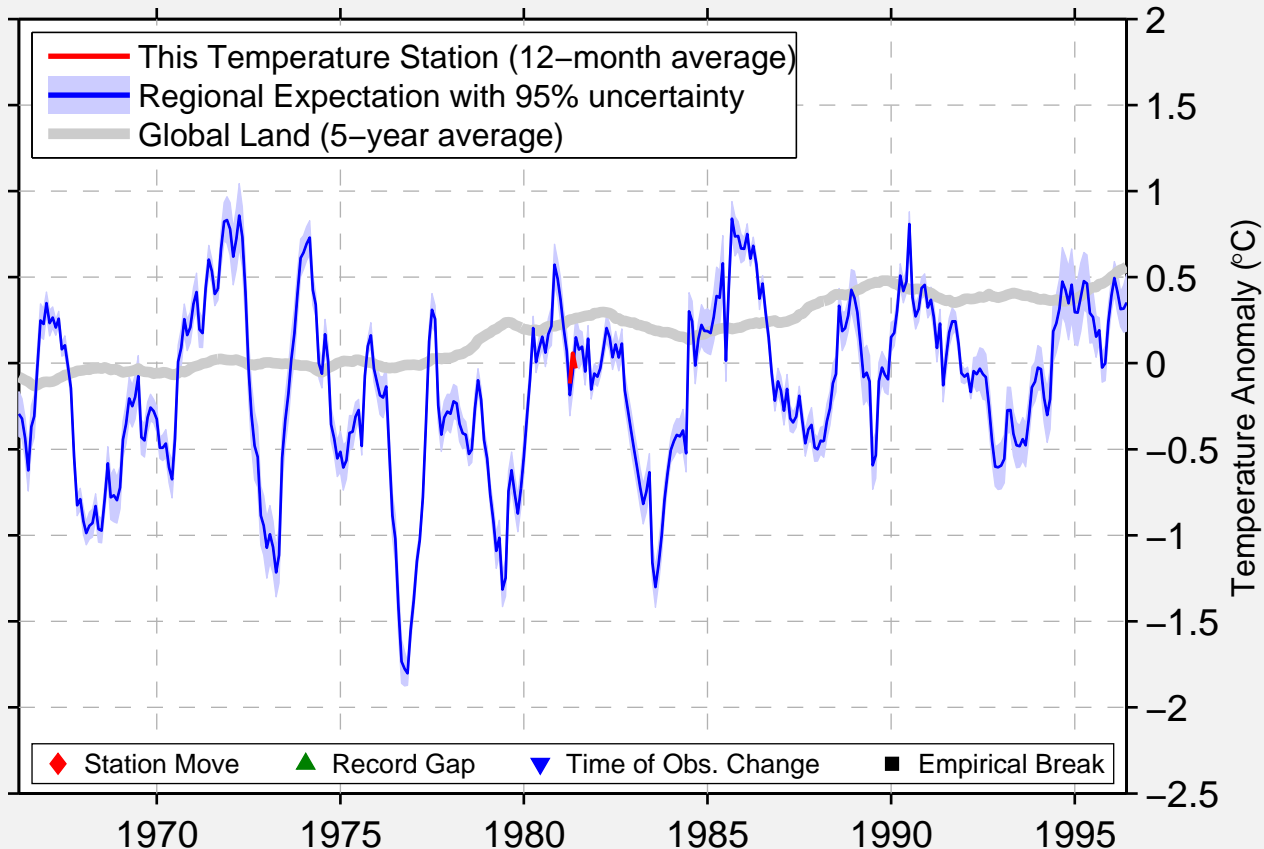

OAKWOOD 7 NW

31.667 N, 95.917 W (United States)

Data Quality Controlled and Aligned at Breakpoints

Berkeley Earth