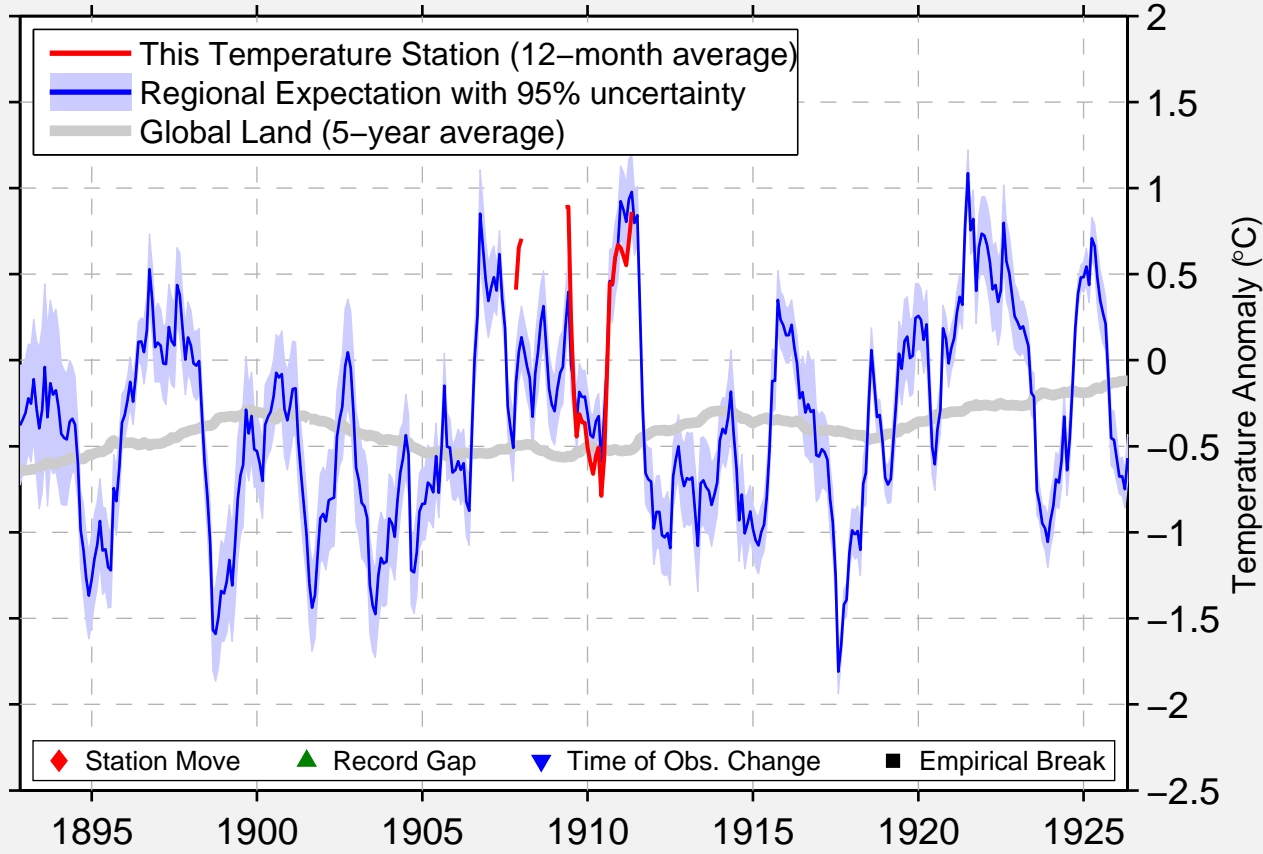

# FERRIDAY

31.633 N, 91.567 W (United States)

Data Quality Controlled and Aligned at Breakpoints

Berkeley Earth