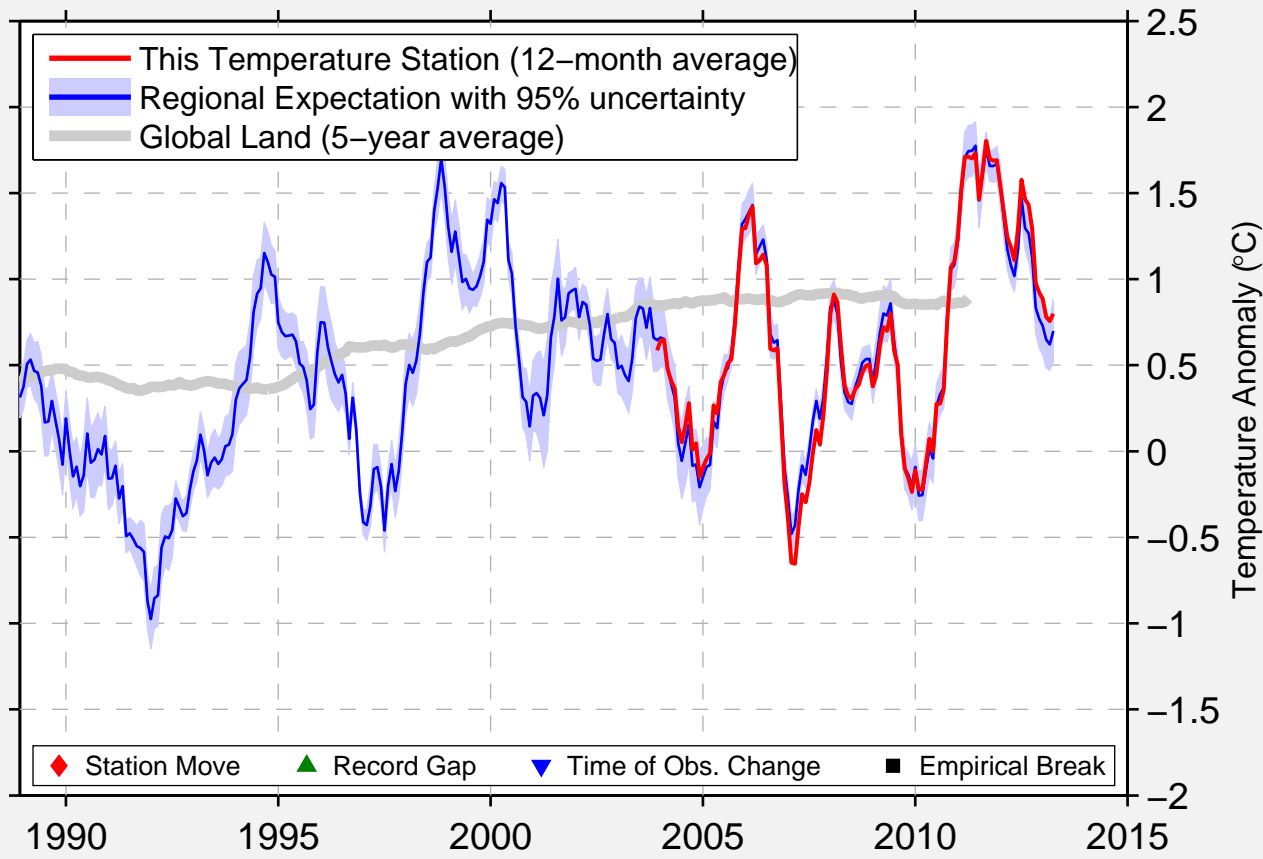

MONAHANS 6 ENE

31.622 N, 102.807 W (United States)

Data Quality Controlled and Aligned at Breakpoints

Berkeley Earth