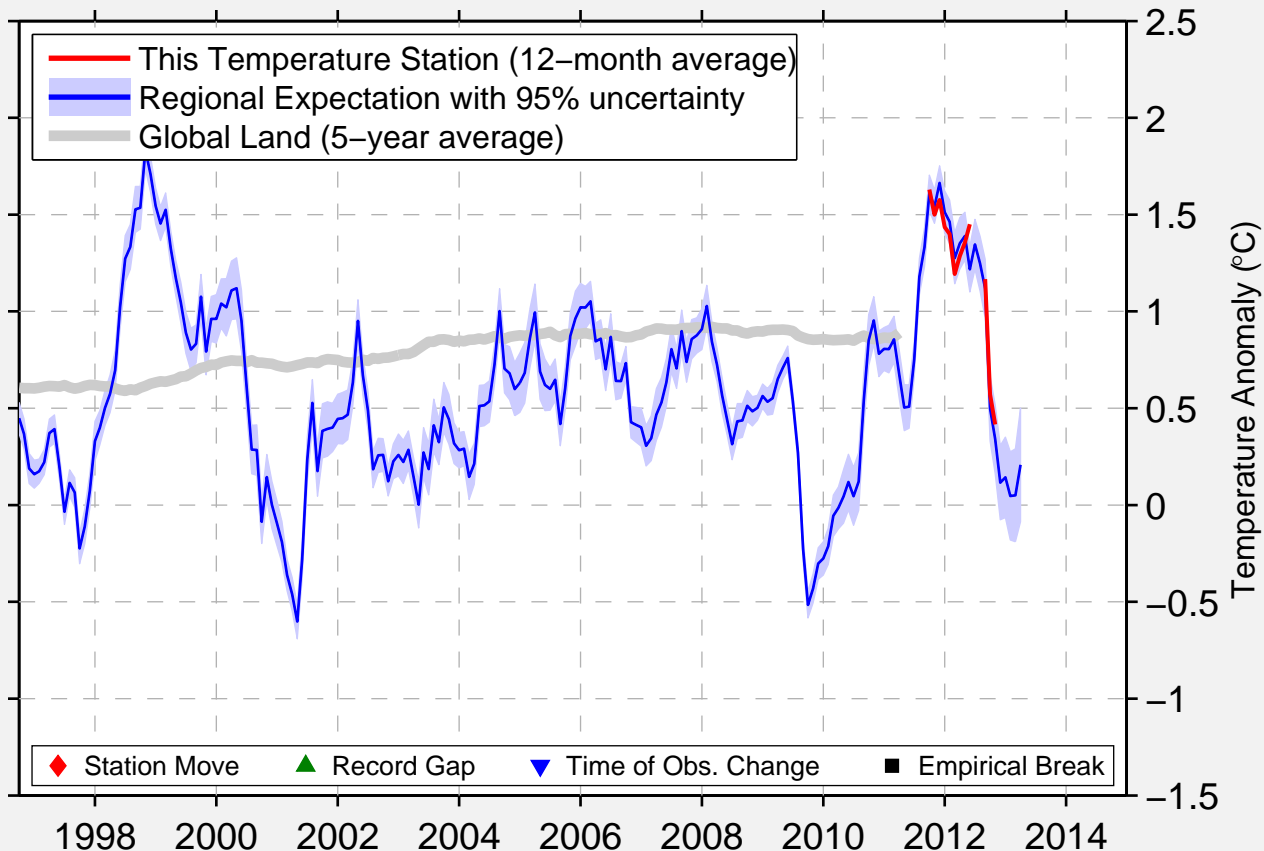

# BROOKHAVEN LINCOLN C

31.606 N, 90.409 W (United States)

◆ Station Move    ▲ Record Gap    ▼ Time of Obs. Change    ■ Empirical Break