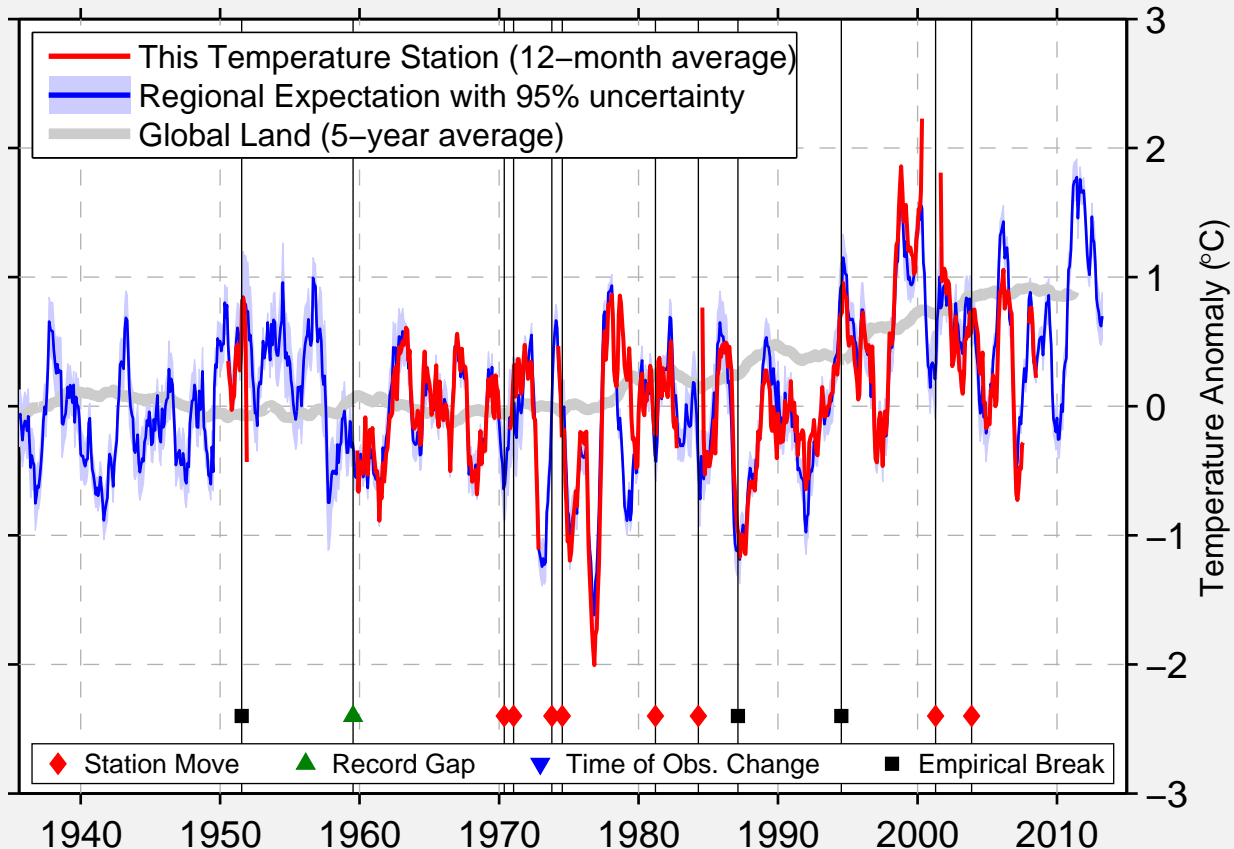

MONAHANS 1 NW

31.575 N, 102.894 W (United States)

Data Quality Controlled and Aligned at Breakpoints

Berkeley Earth