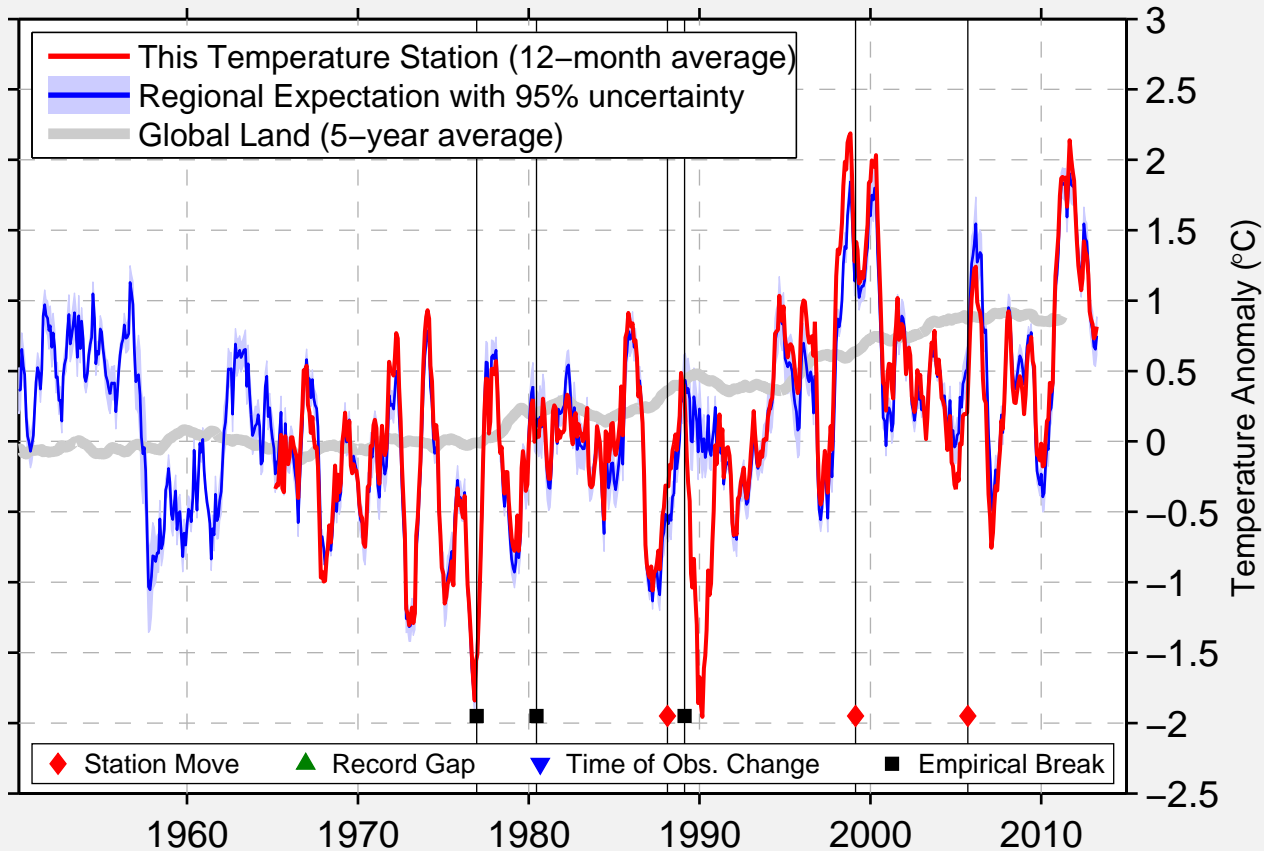

COPE RANCH

31.533 N, 101.284 W (United States)

Data Quality Controlled and Aligned at Breakpoints

Berkeley Earth