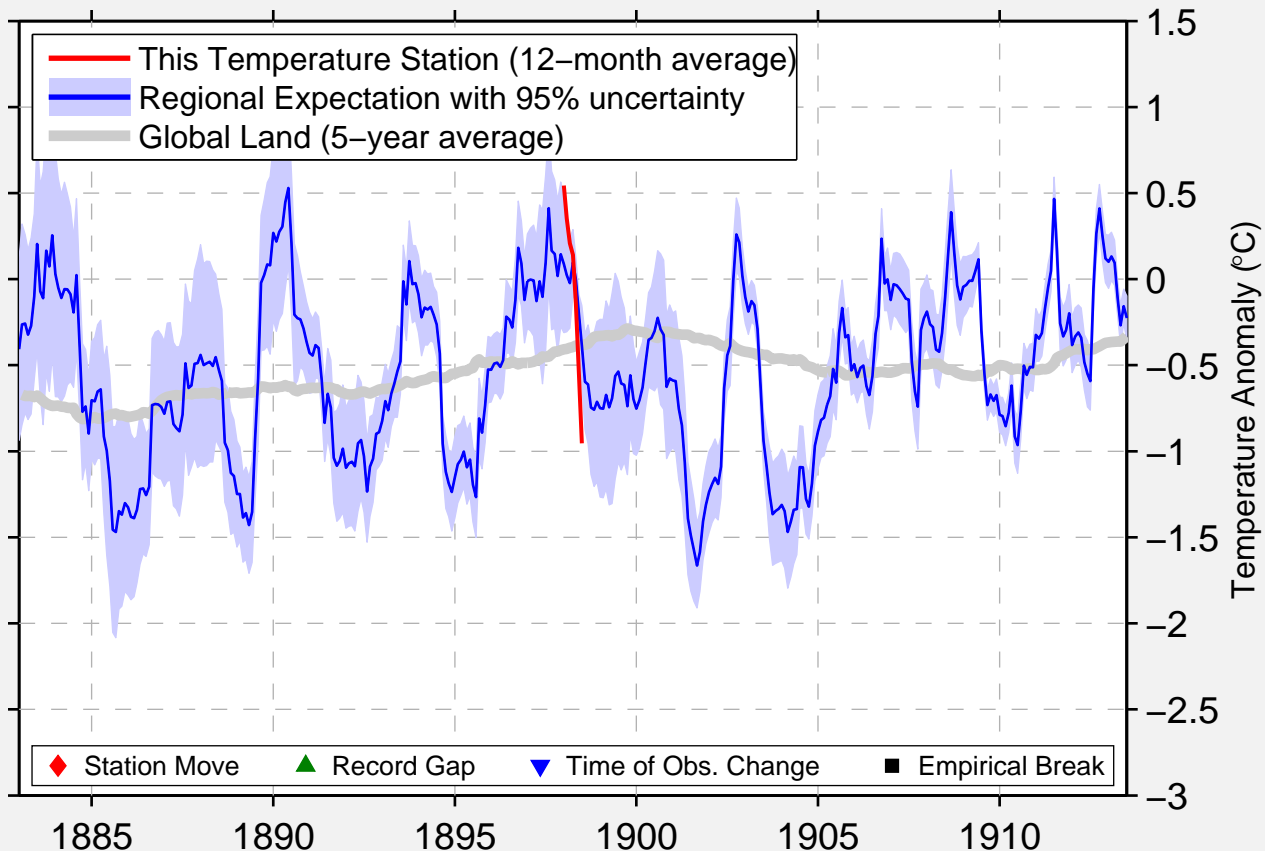

# CRESCENT

31.517 N, 81.367 W (United States)

◆ Station Move    ▲ Record Gap    ▼ Time of Obs. Change    ■ Empirical Break