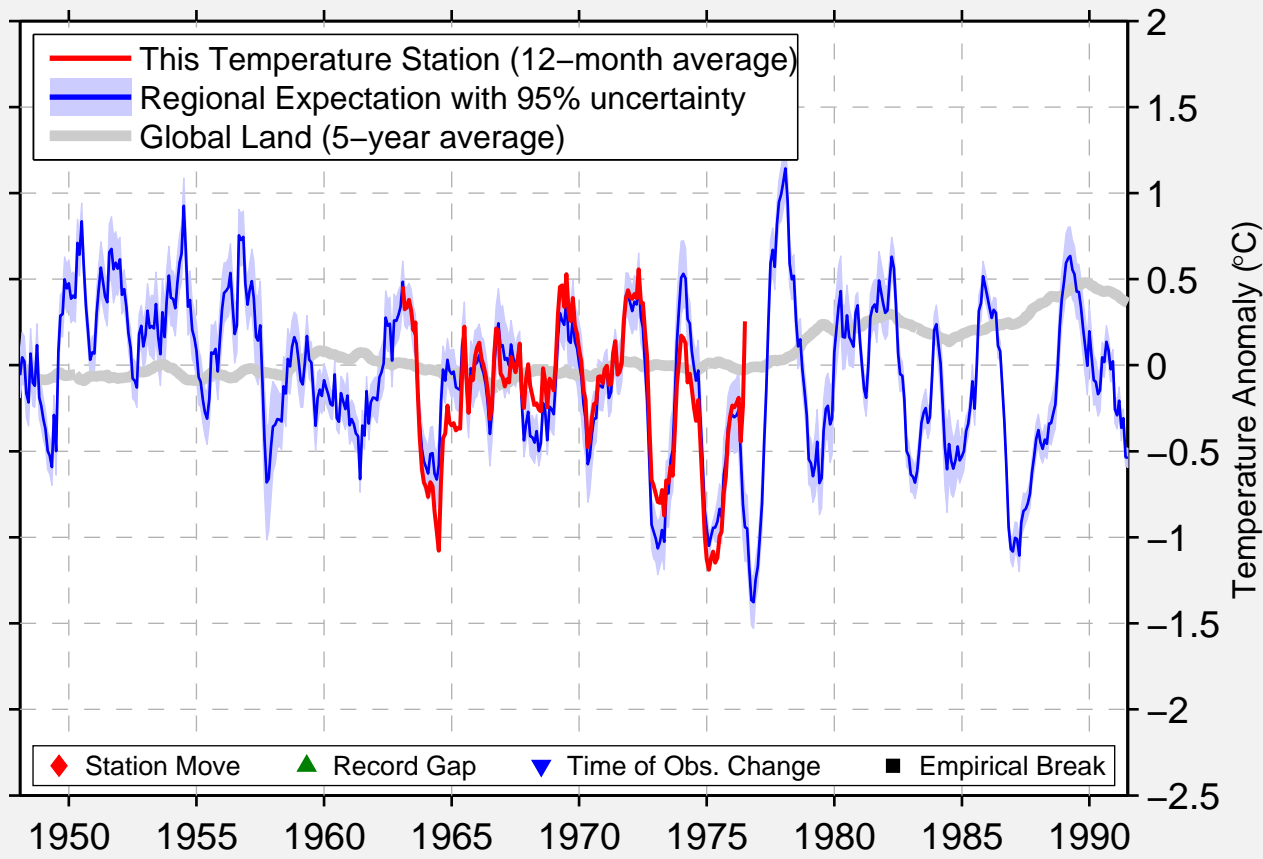

# FABENS 1

31.500 N, 106.150 W (United States)

Data Quality Controlled and Aligned at Breakpoints

Berkeley Earth