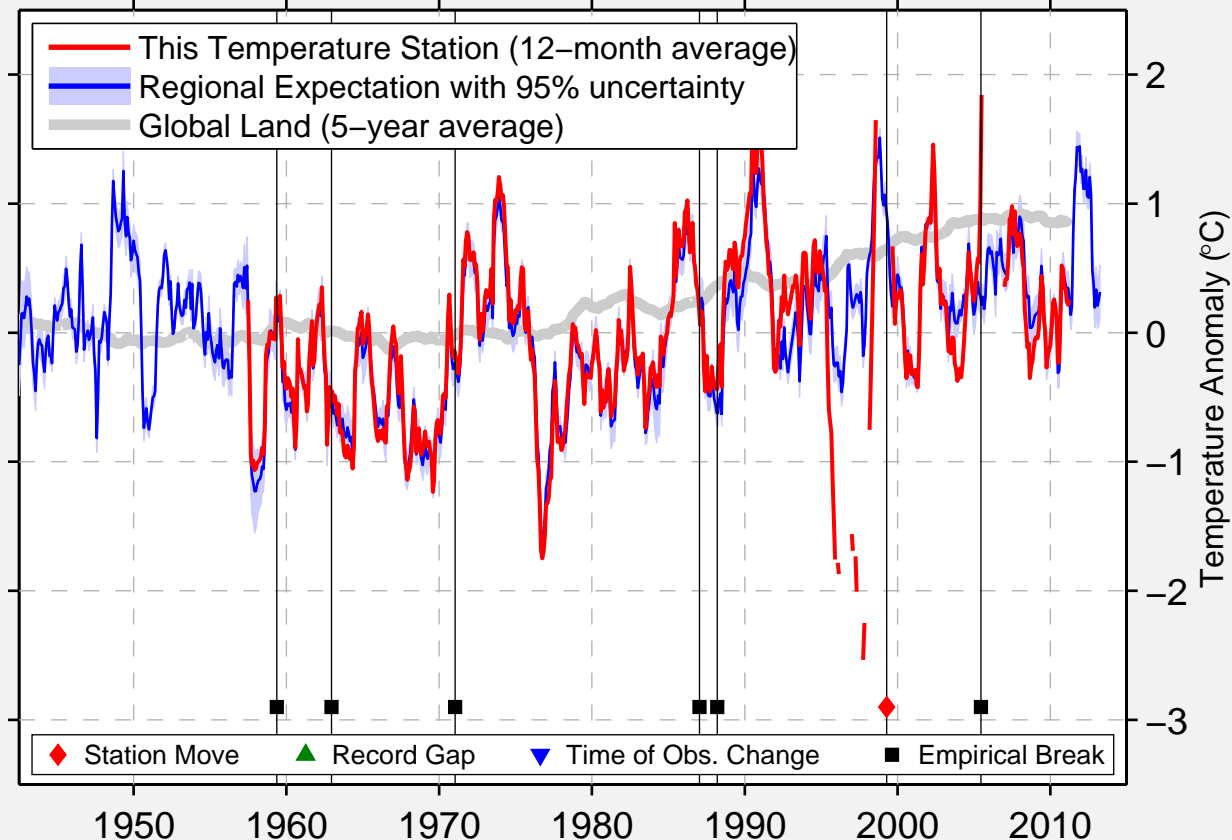

# JESUP 8 S

31.491 N, 81.877 W (United States)

Data Quality Controlled and Aligned at Breakpoints

Berkeley Earth