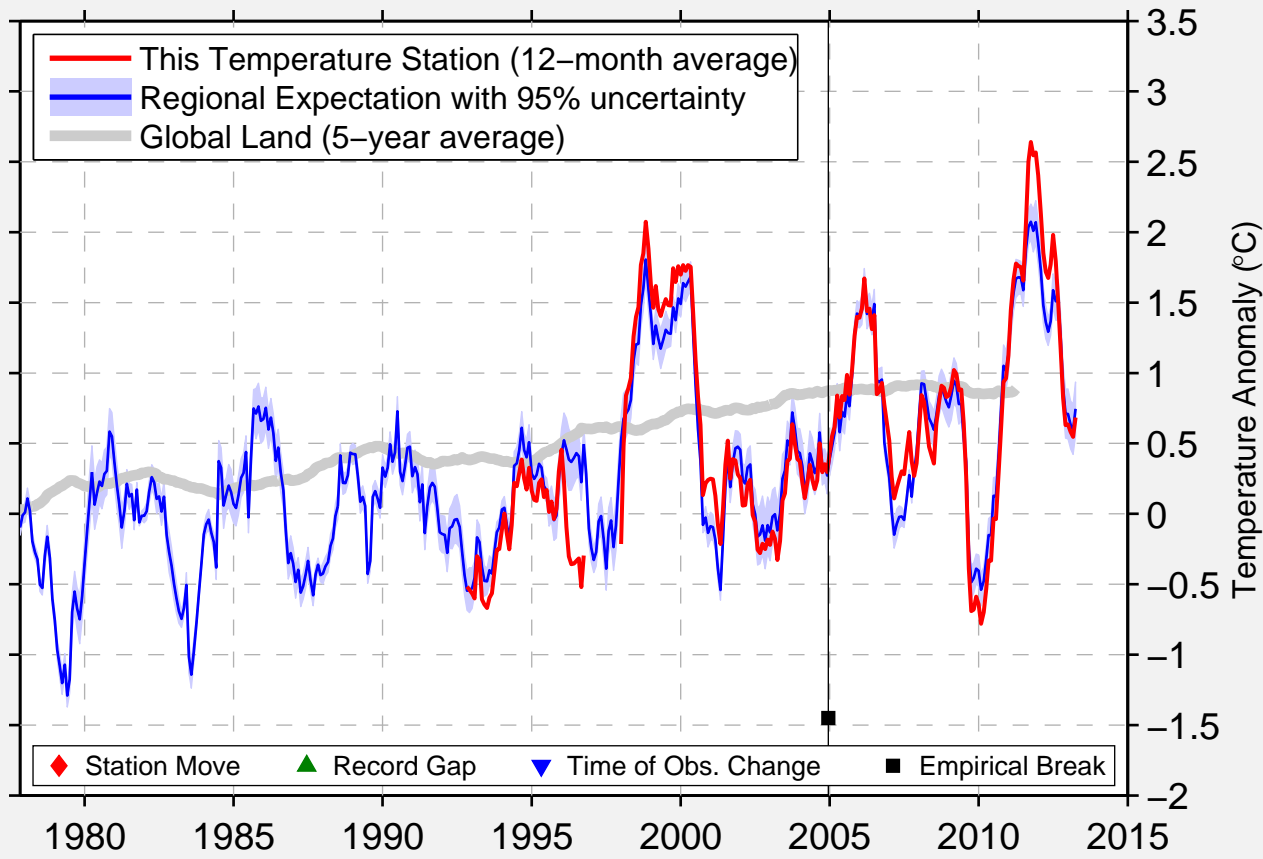

# MC GREGOR EXECUTIVE

31.484 N, 97.317 W (United States)

Data Quality Controlled and Aligned at Breakpoints

Berkeley Earth