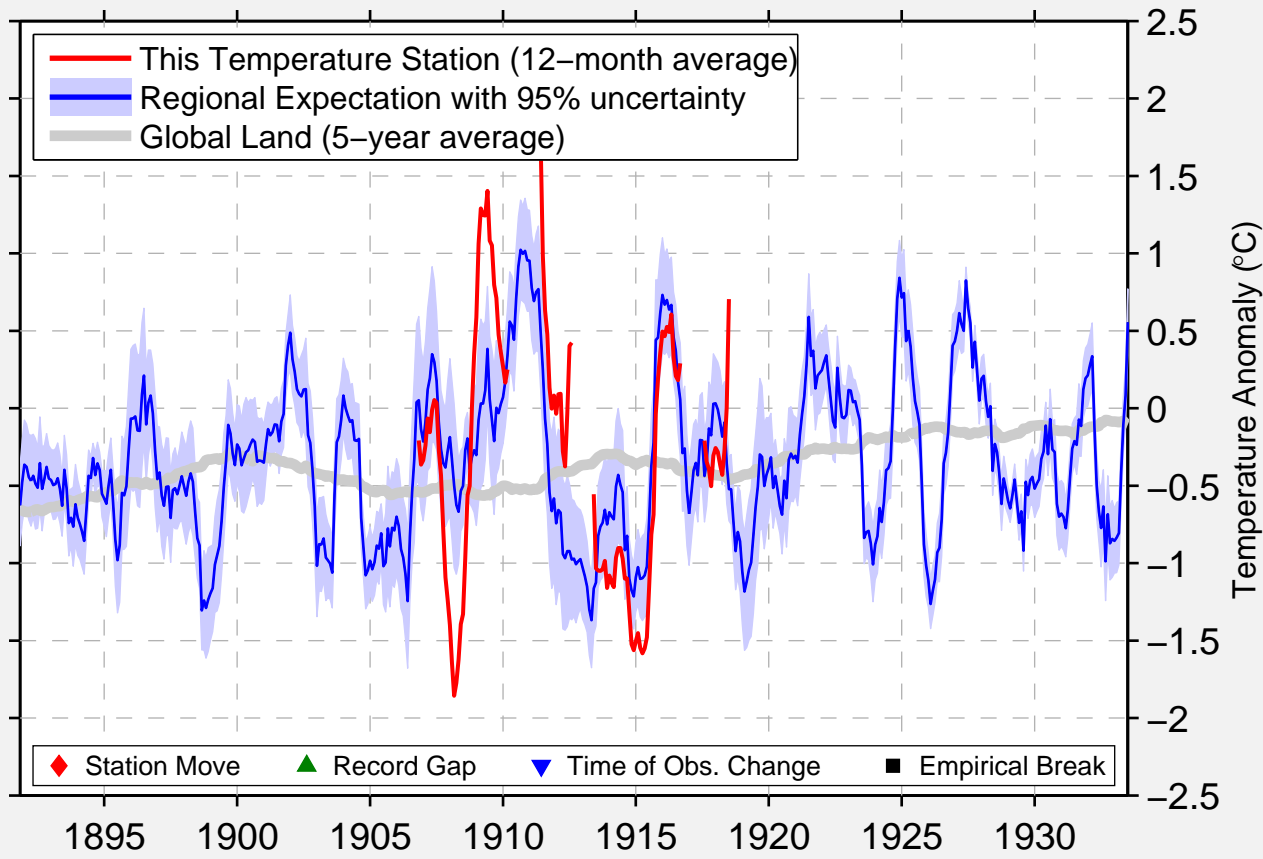

# BARSTOW

31.467 N, 103.400 W (United States)

Data Quality Controlled and Aligned at Breakpoints

Berkeley Earth