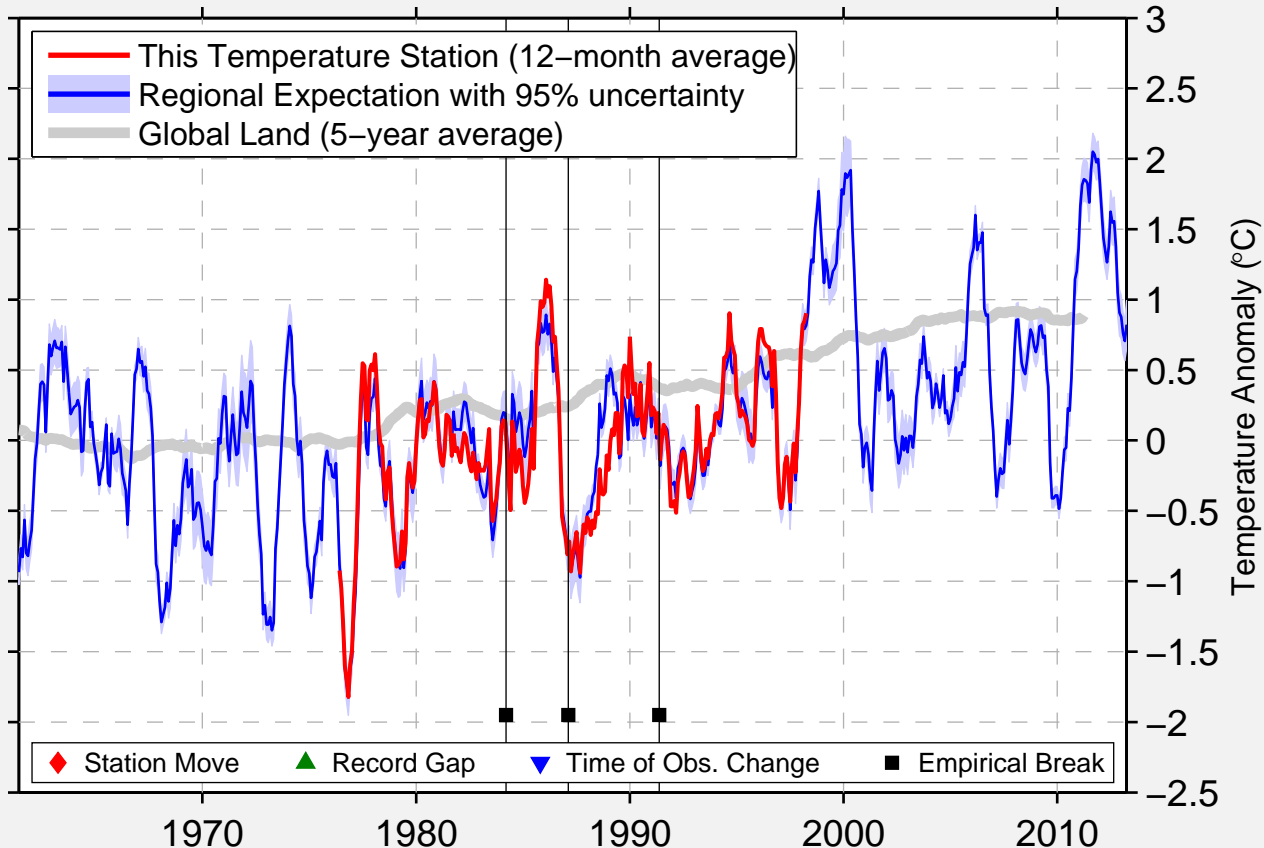

# O C FISHER DAM

31.464 N, 100.484 W (United States)

Data Quality Controlled and Aligned at Breakpoints

Berkeley Earth