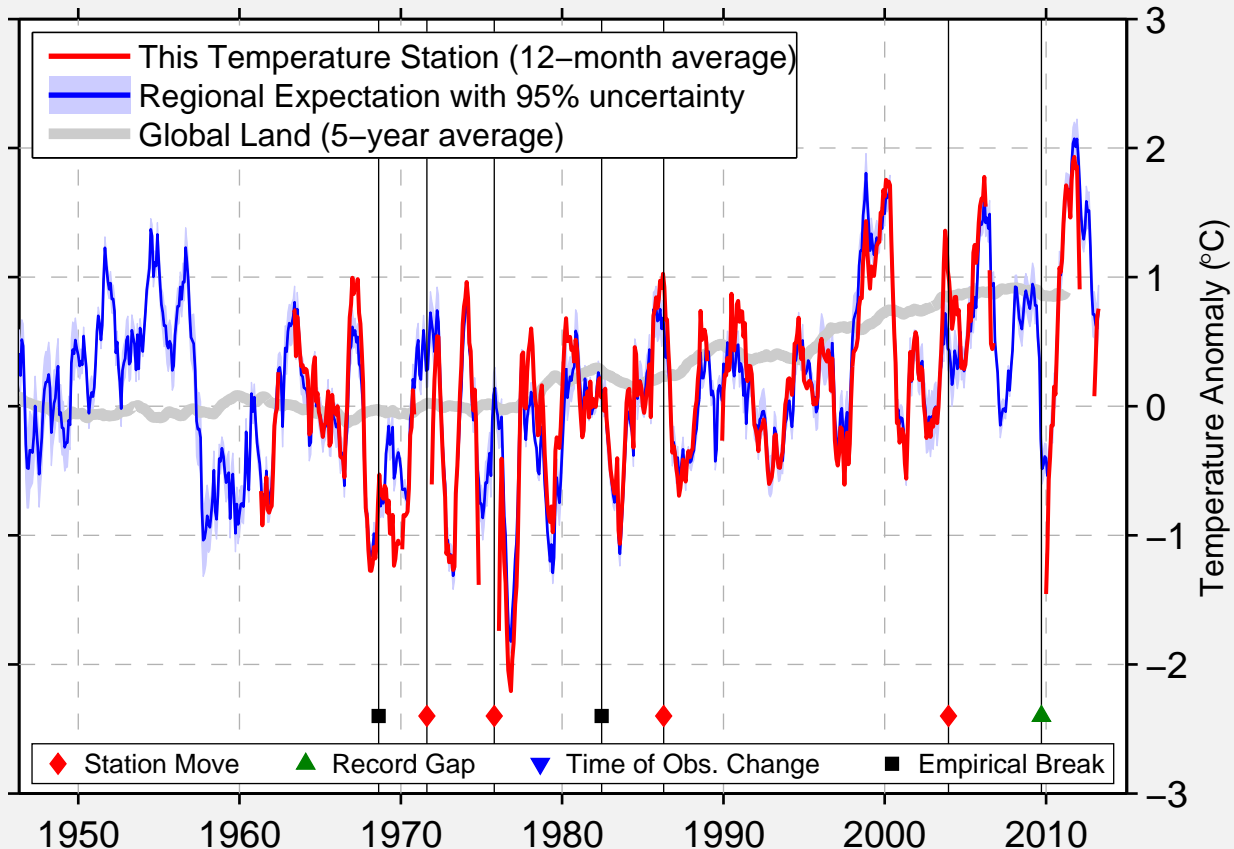

GOLDTHWAITE 1 WSW

31.449 N, 98.583 W (United States)

Data Quality Controlled and Aligned at Breakpoints

Berkeley Earth