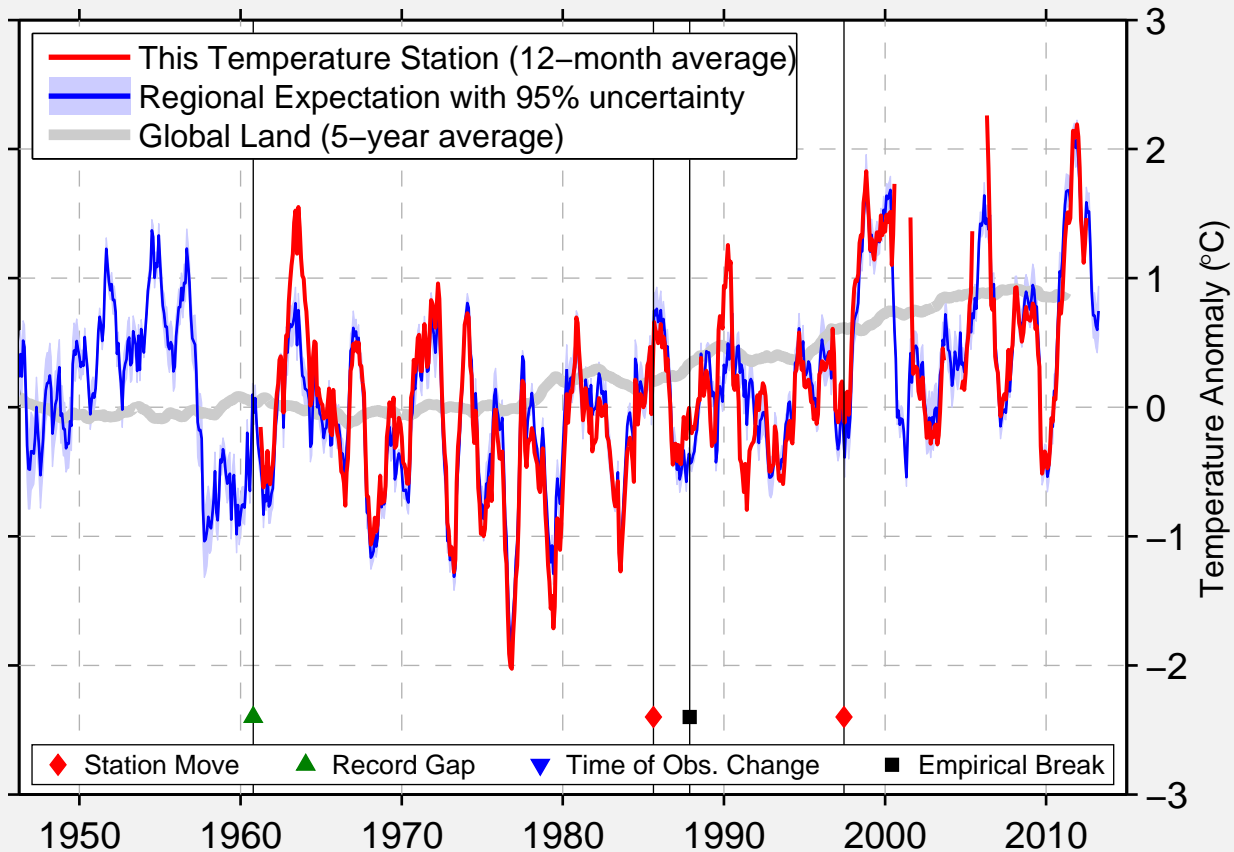

MC GREGOR

31.435 N, 97.401 W (United States)

Data Quality Controlled and Aligned at Breakpoints

Berkeley Earth