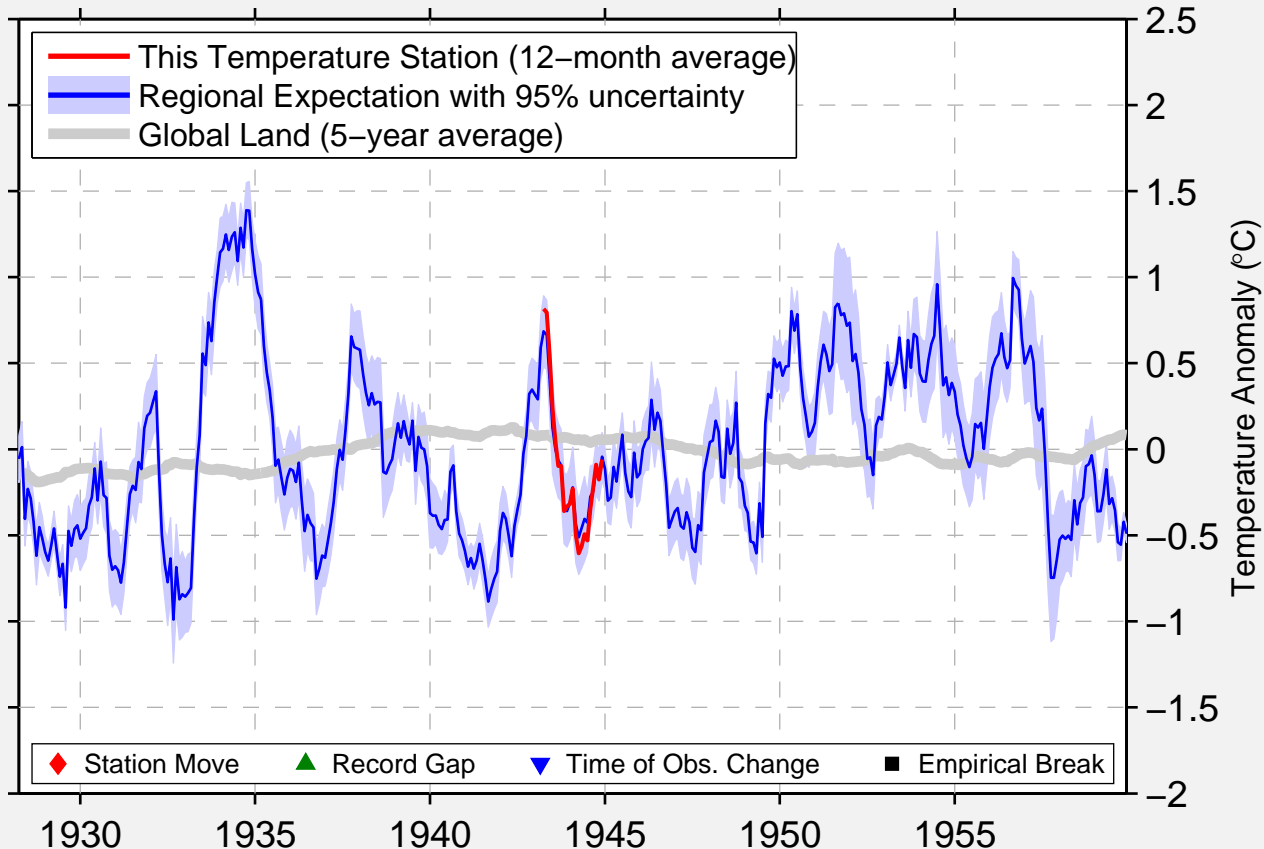

PECOS TEXAS AAF

31.400 N, 103.516 W (United States)

◆ Station Move ▲ Record Gap ▼ Time of Obs. Change ■ Empirical Break

Data Quality Controlled and Aligned at Breakpoints

Berkeley Earth