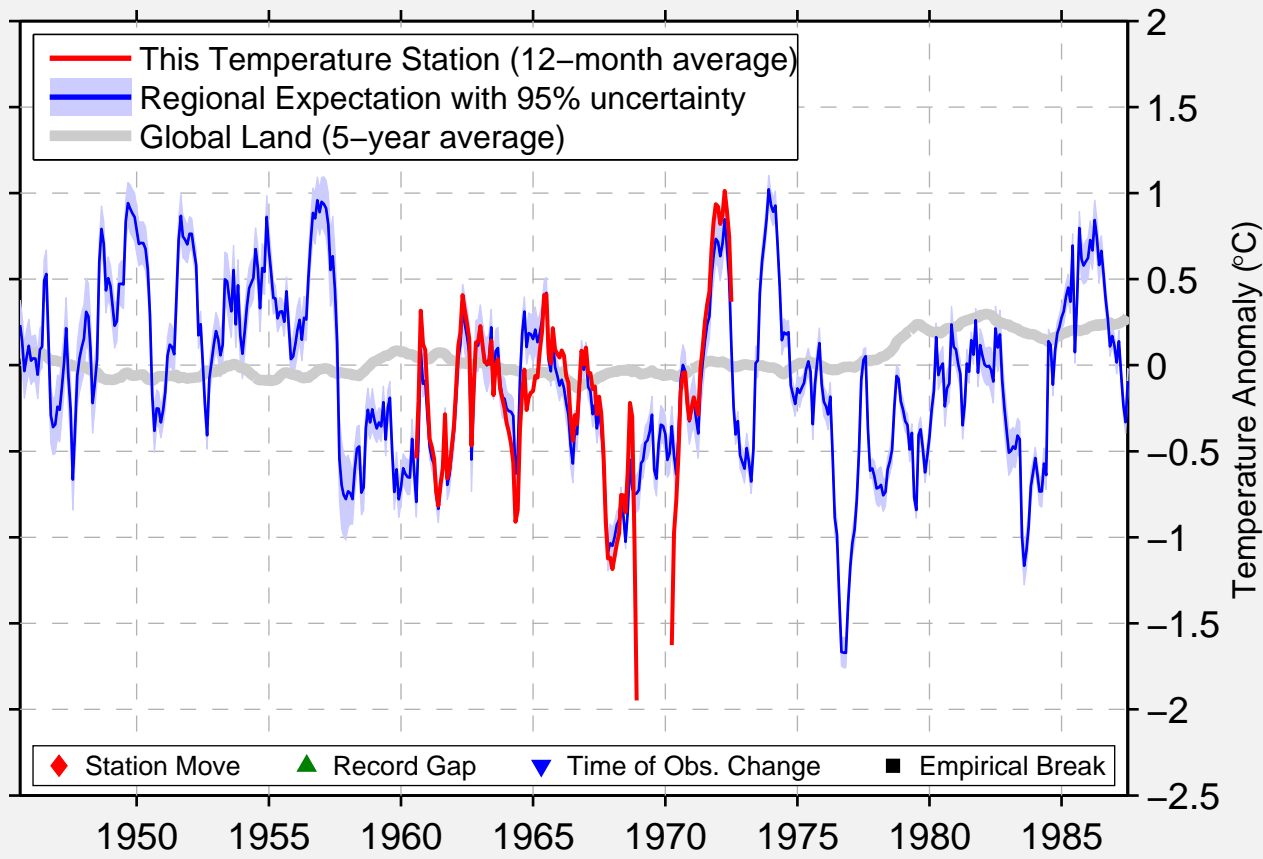

ESLER FIELD AAF

31.393 N, 92.296 W (United States)

Data Quality Controlled and Aligned at Breakpoints

Berkeley Earth