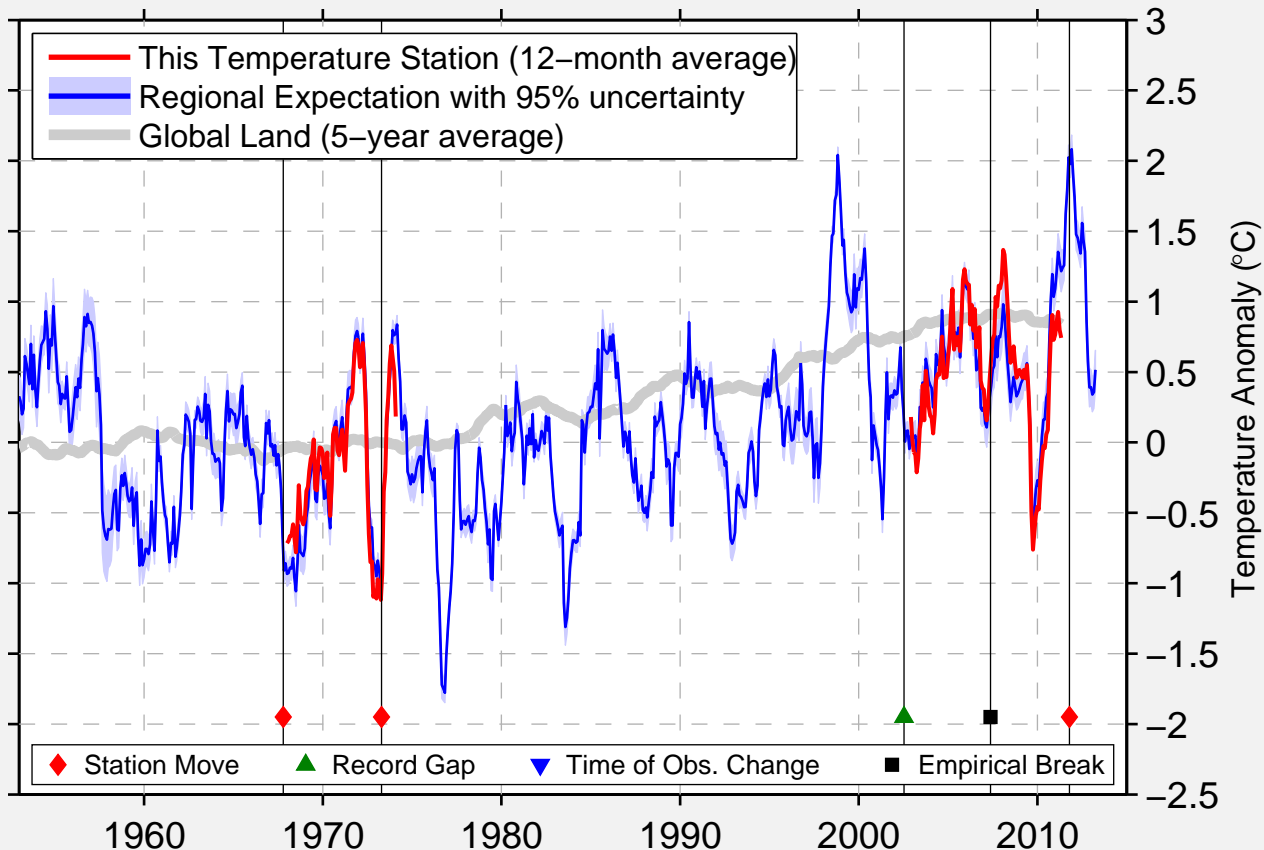

HEMPHILL 6 NE

31.379 N, 93.809 W (United States)

Data Quality Controlled and Aligned at Breakpoints

Berkeley Earth