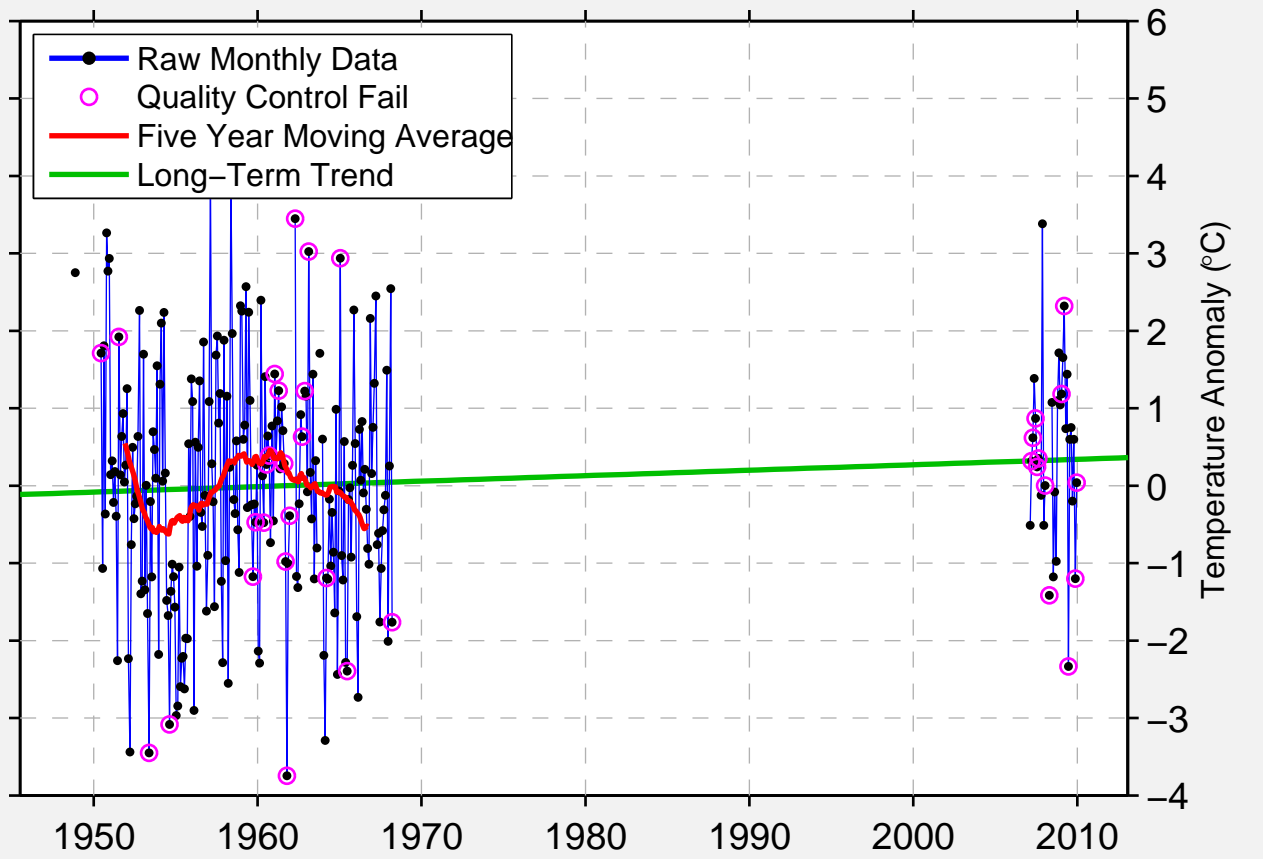

SAN RAFAEL RCH SP

31.353 N, 110.613 W (United States)

- Raw Monthly Data
- Quality Control Fail
- Five Year Moving Average
- Long-Term Trend

Temperature Anomaly (°C)

1950 1960 1970 1980 1990 2000 2010