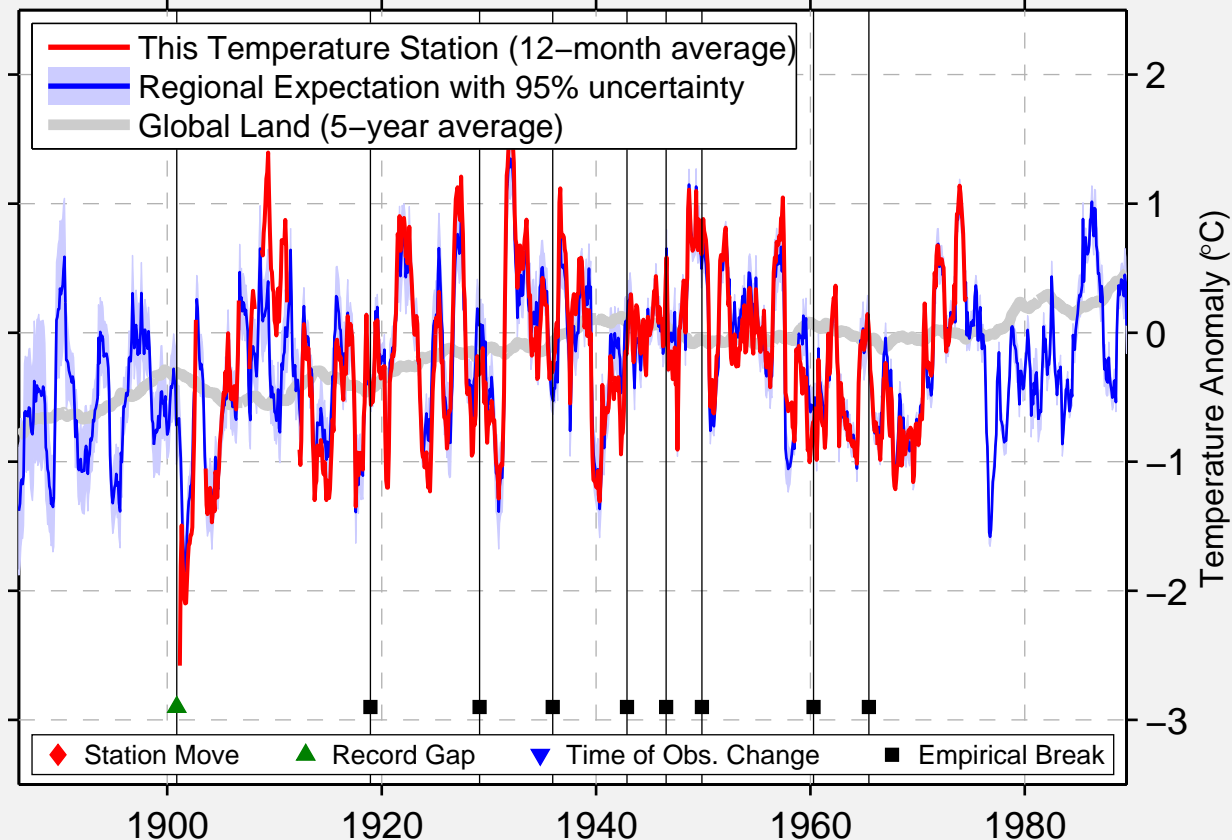

# ALAPAHA EXP STN

31.350 N, 83.217 W (United States)

Data Quality Controlled and Aligned at Breakpoints

Berkeley Earth