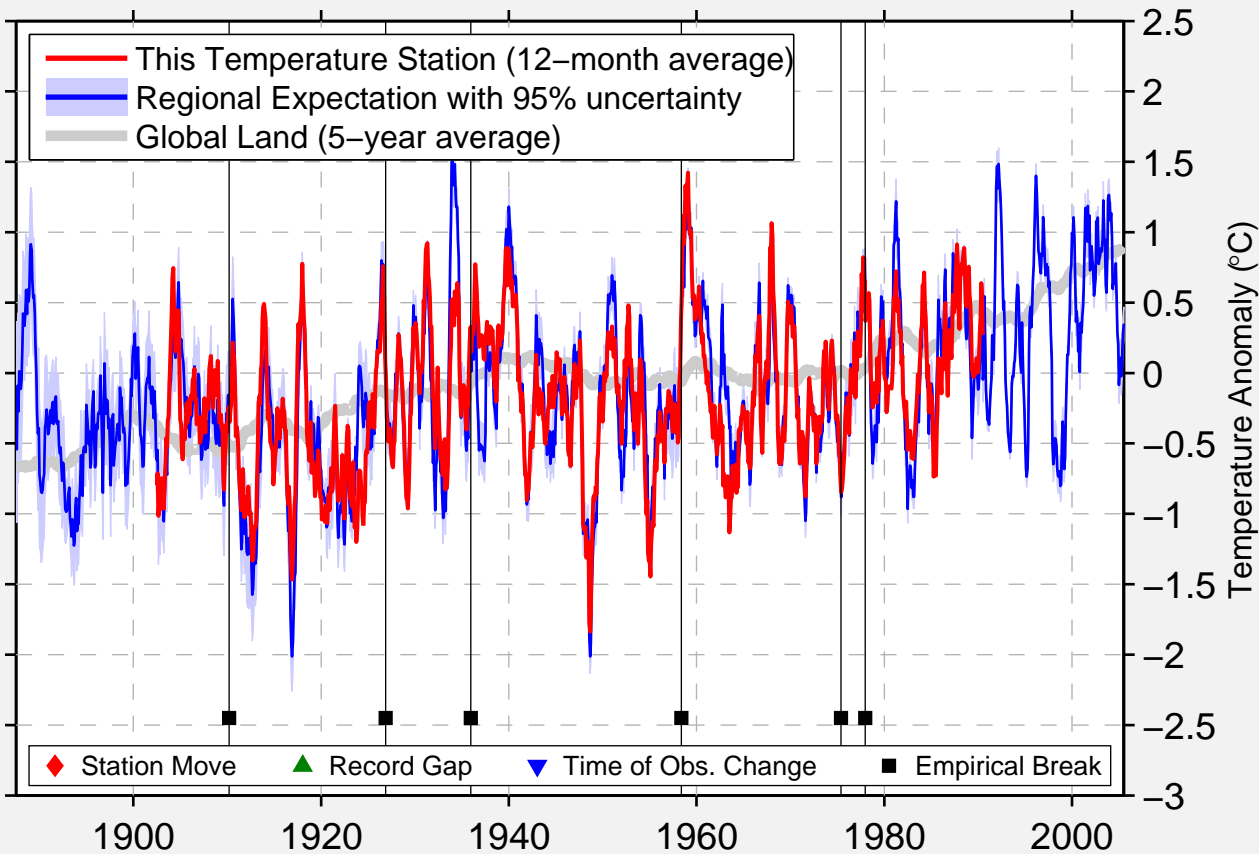

CHICO UNIV FARM

39.400 N, 121.500 W (United States)

Data Quality Controlled and Aligned at Breakpoints

Berkeley Earth