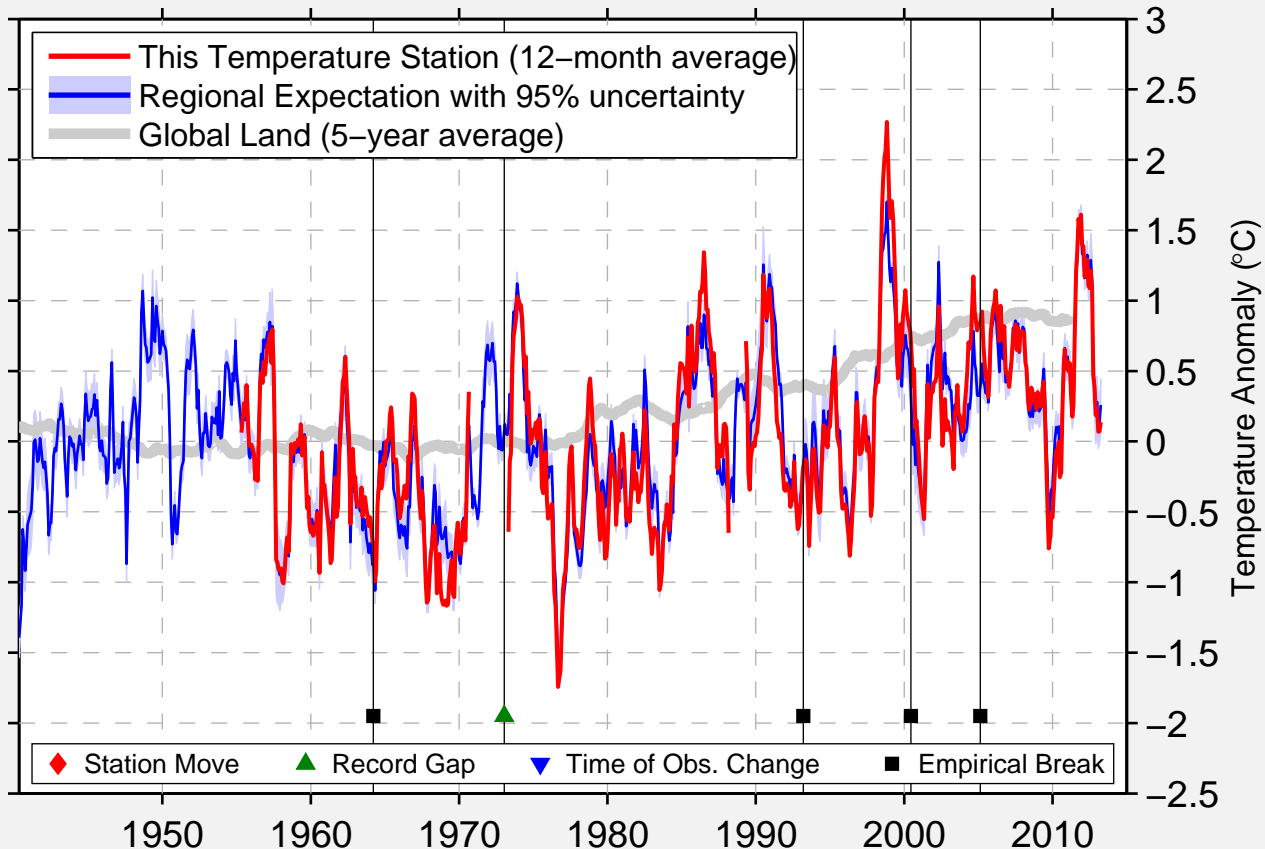

# CAIRNS AAF

31.267 N, 85.709 W (United States)

Data Quality Controlled and Aligned at Breakpoints

Berkeley Earth