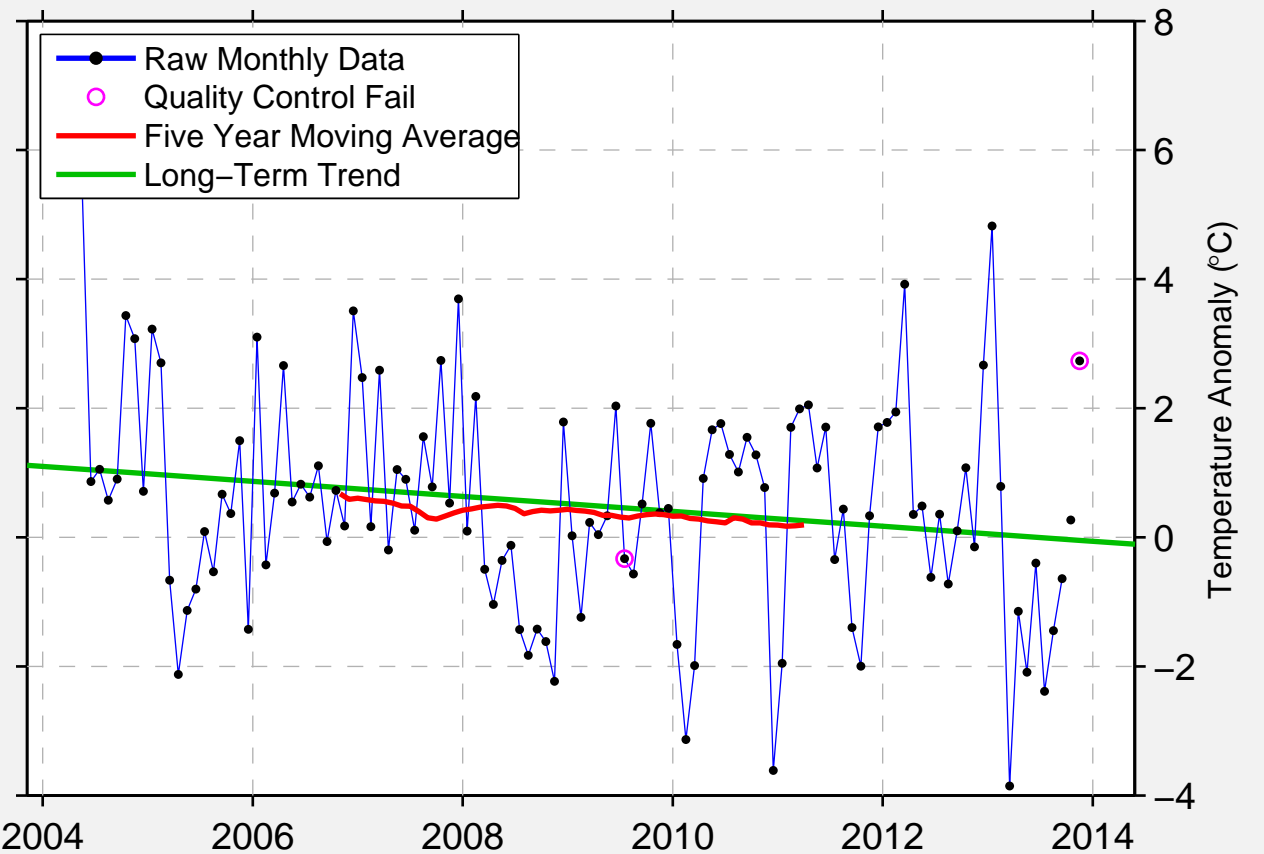

# MOULTRIE MUNI

31.084 N, 83.802 W (United States)

- Raw Monthly Data
- Quality Control Fail
- Five Year Moving Average
- Long-Term Trend

Temperature Anomaly (°C)

2004 2006 2008 2010 2012 2014