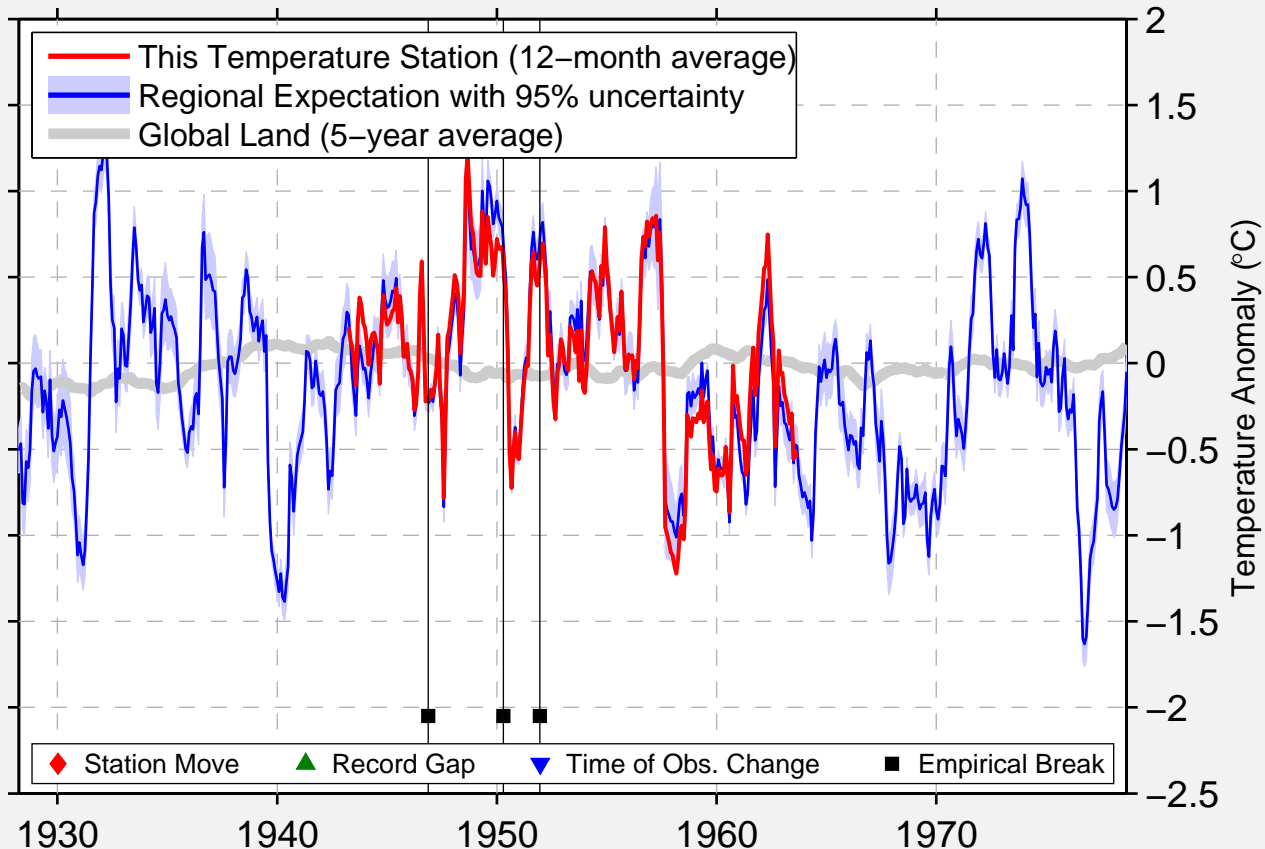

LOCKHART

31.017 N, 86.367 W (United States)

Data Quality Controlled and Aligned at Breakpoints

Berkeley Earth