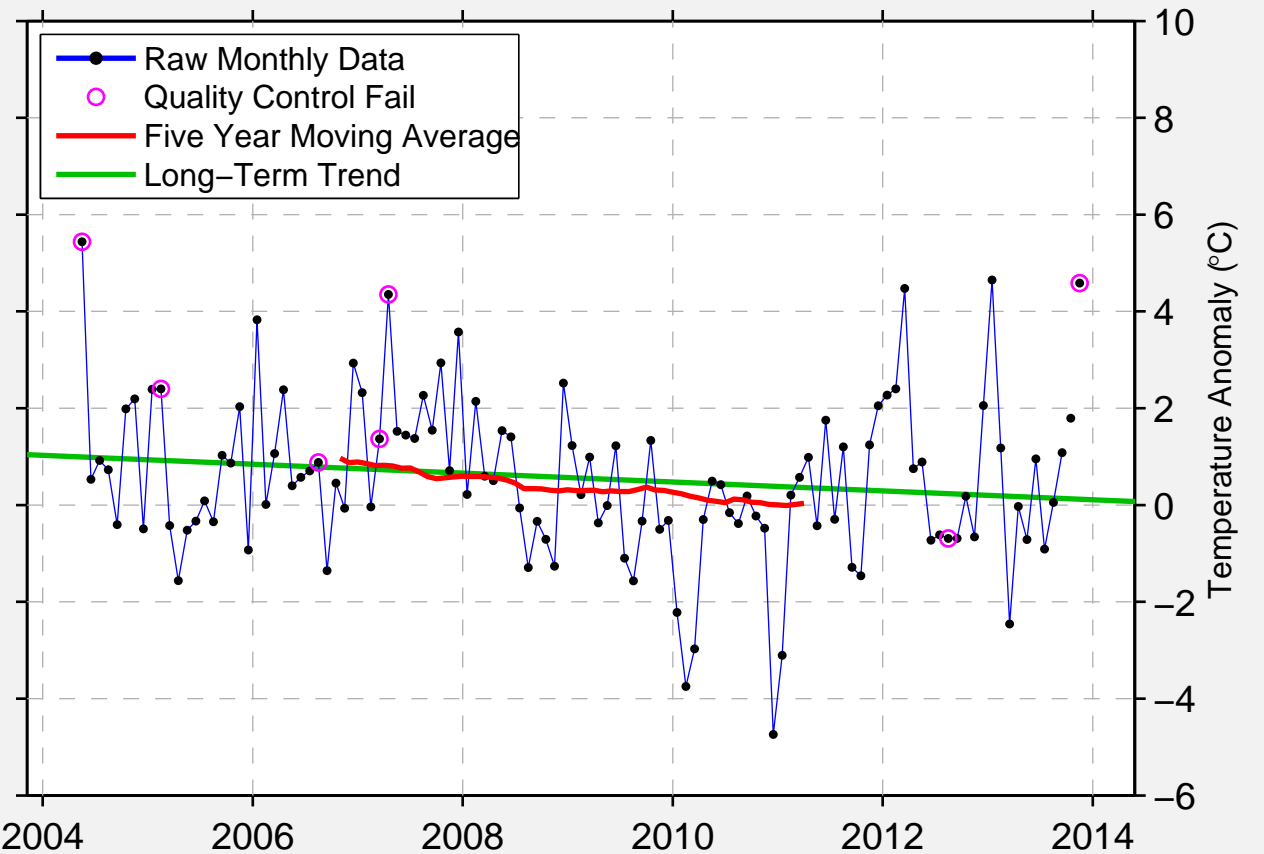

# DECATUR CO INDUSTRI

30.975 N, 84.633 W (United States)

- Raw Monthly Data
- Quality Control Fail
- Five Year Moving Average
- Long-Term Trend

Temperature Anomaly (°C)

2004 2006 2008 2010 2012 2014