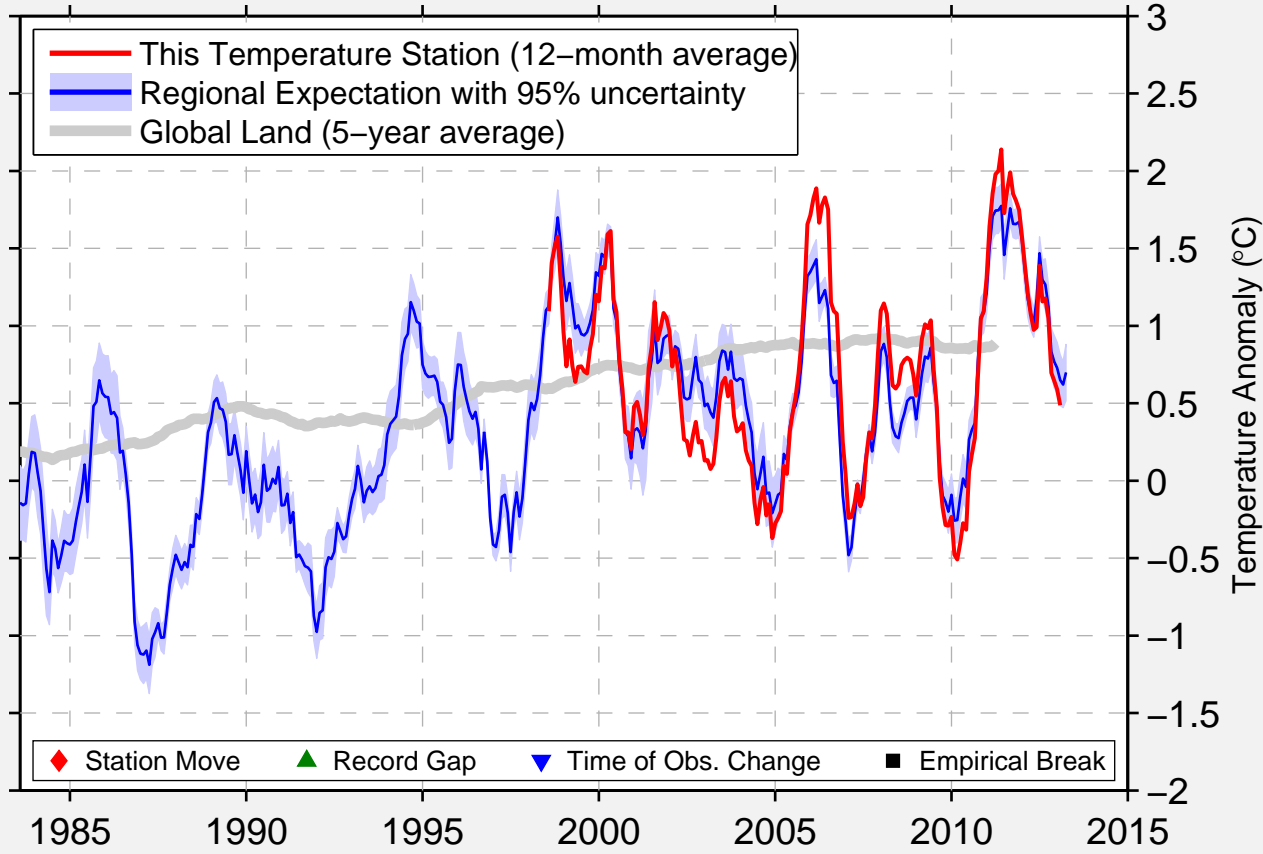

# FORT STOCKTON PECOS

30.917 N, 102.917 W (United States)

Data Quality Controlled and Aligned at Breakpoints

Berkeley Earth