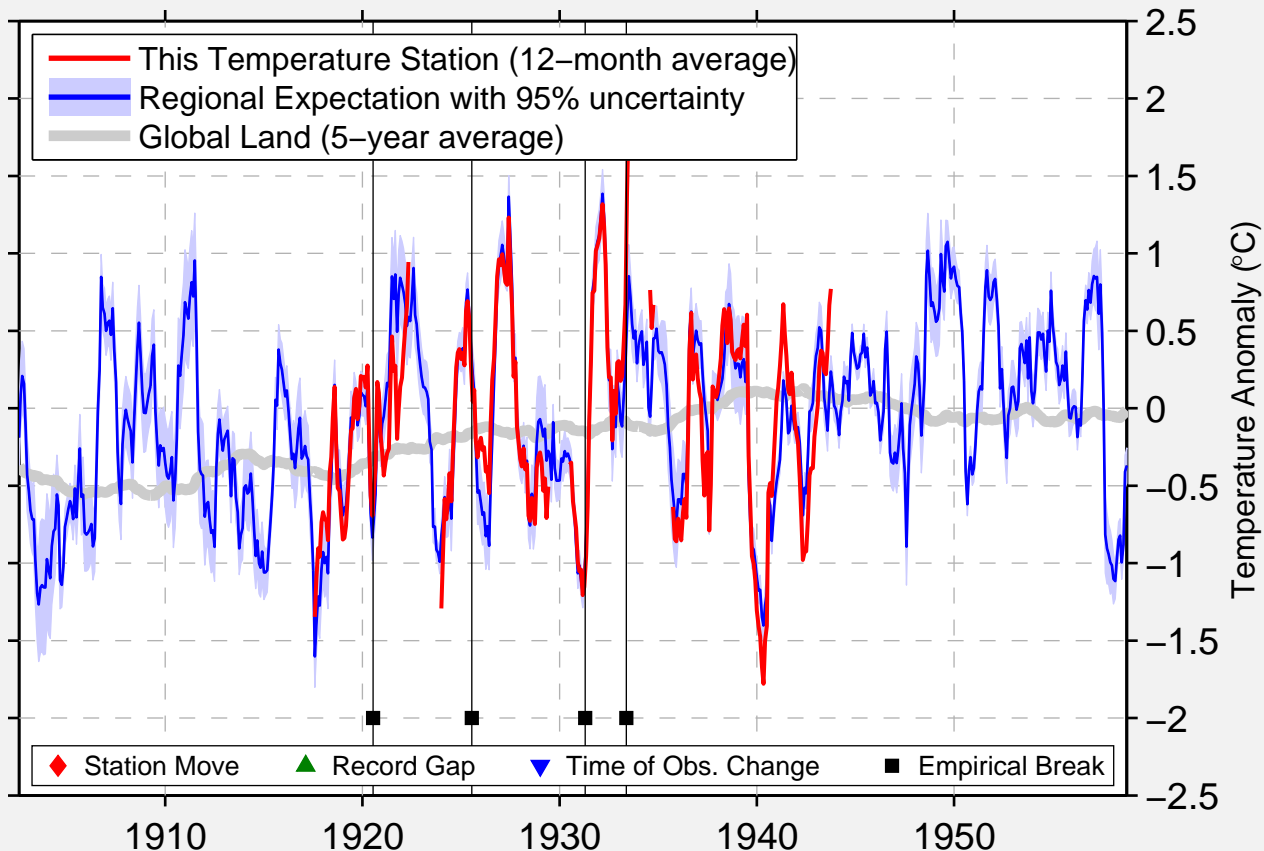

FRUITLAND PARK

30.917 N, 89.167 W (United States)

Data Quality Controlled and Aligned at Breakpoints

Berkeley Earth