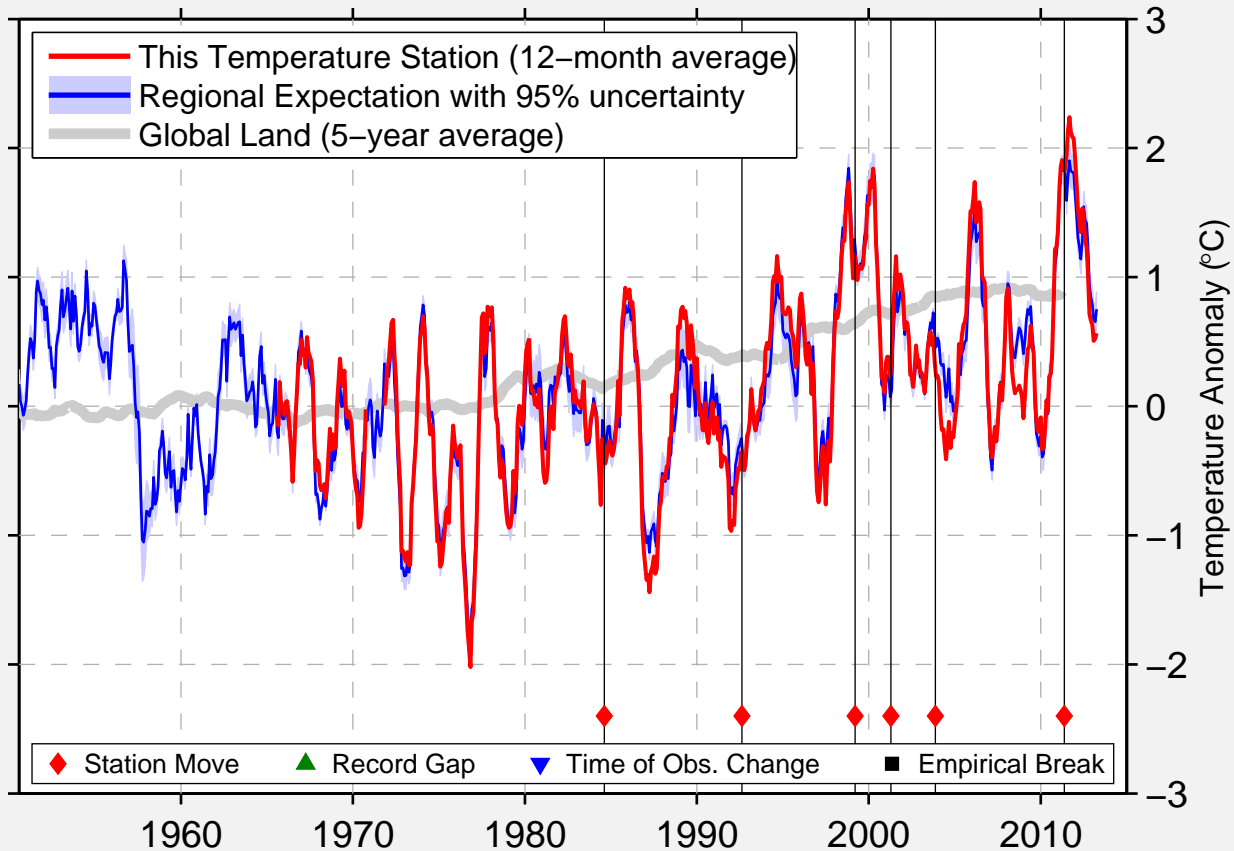

# BAKERSFIELD

30.883 N, 102.313 W (United States)

Data Quality Controlled and Aligned at Breakpoints

Berkeley Earth