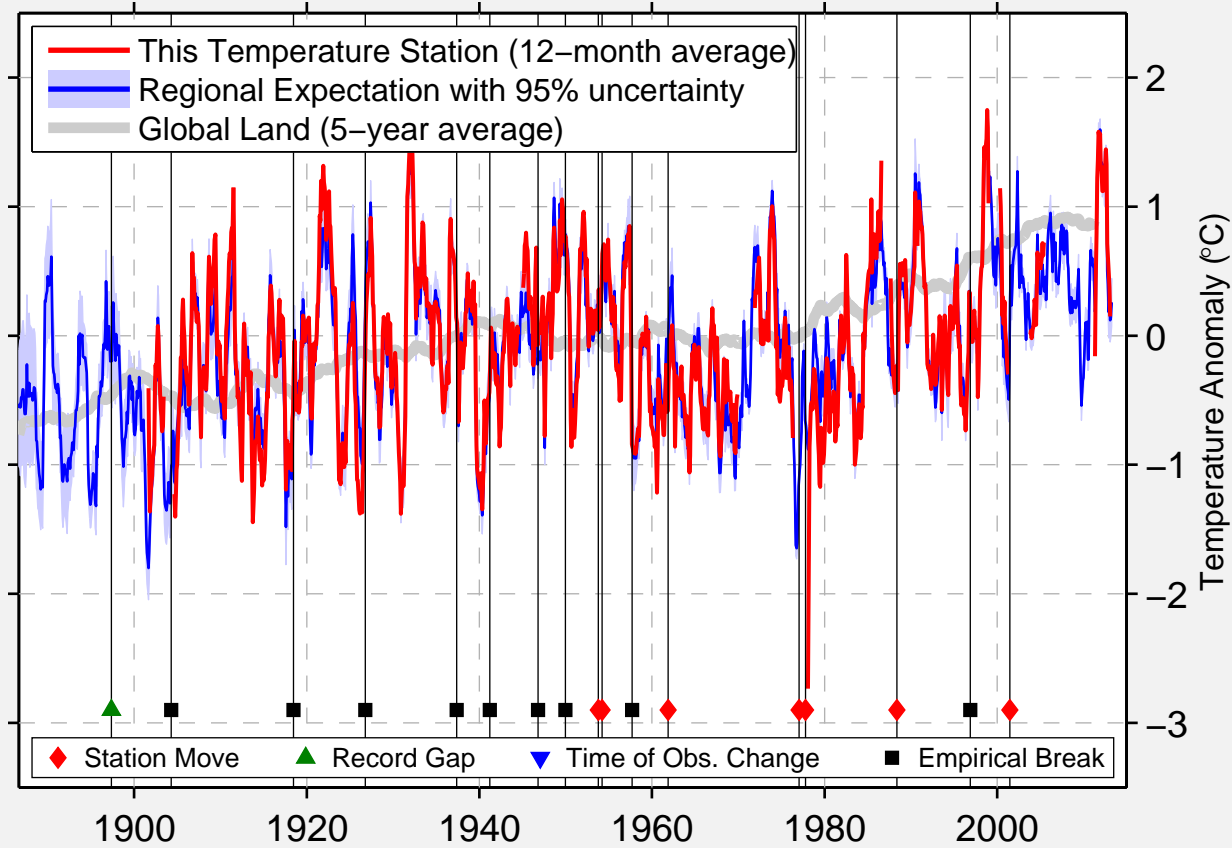

BAINBRIDGE INTL PAPER CO

30.854 N, 84.621 W (United States)

Data Quality Controlled and Aligned at Breakpoints

Berkeley Earth