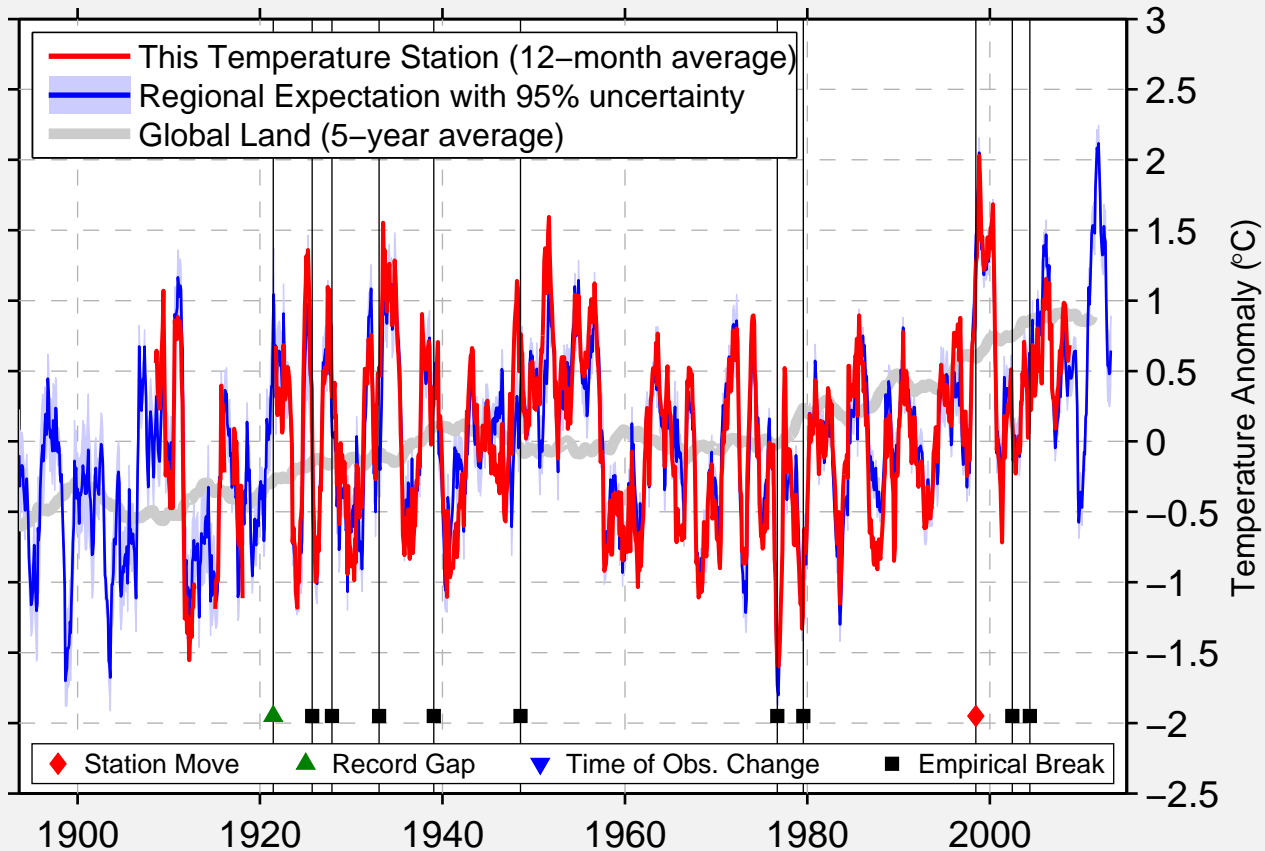

CAMERON

30.846 N, 96.970 W (United States)

Data Quality Controlled and Aligned at Breakpoints

Berkeley Earth