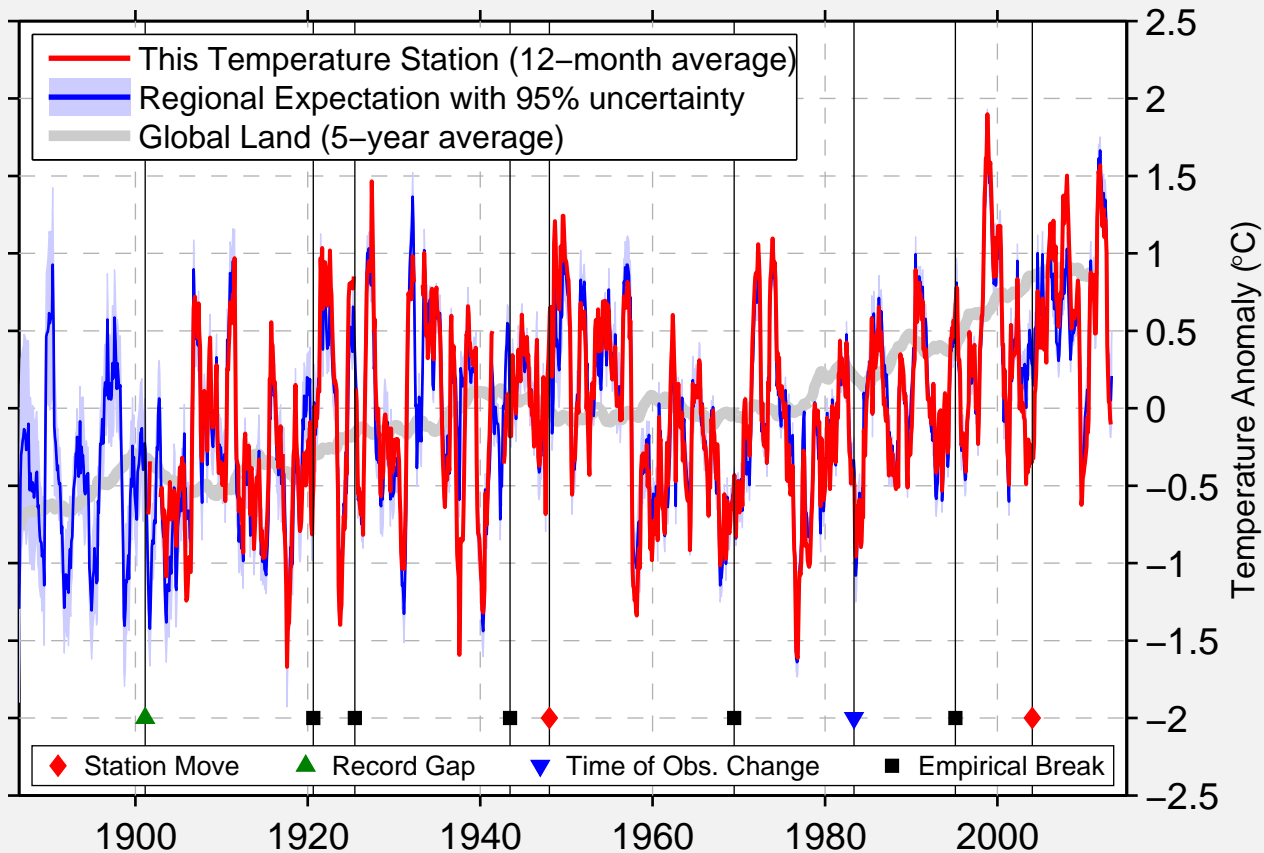

POPLARVILLE EXP STN

30.836 N, 89.573 W (United States)

Data Quality Controlled and Aligned at Breakpoints

Berkeley Earth