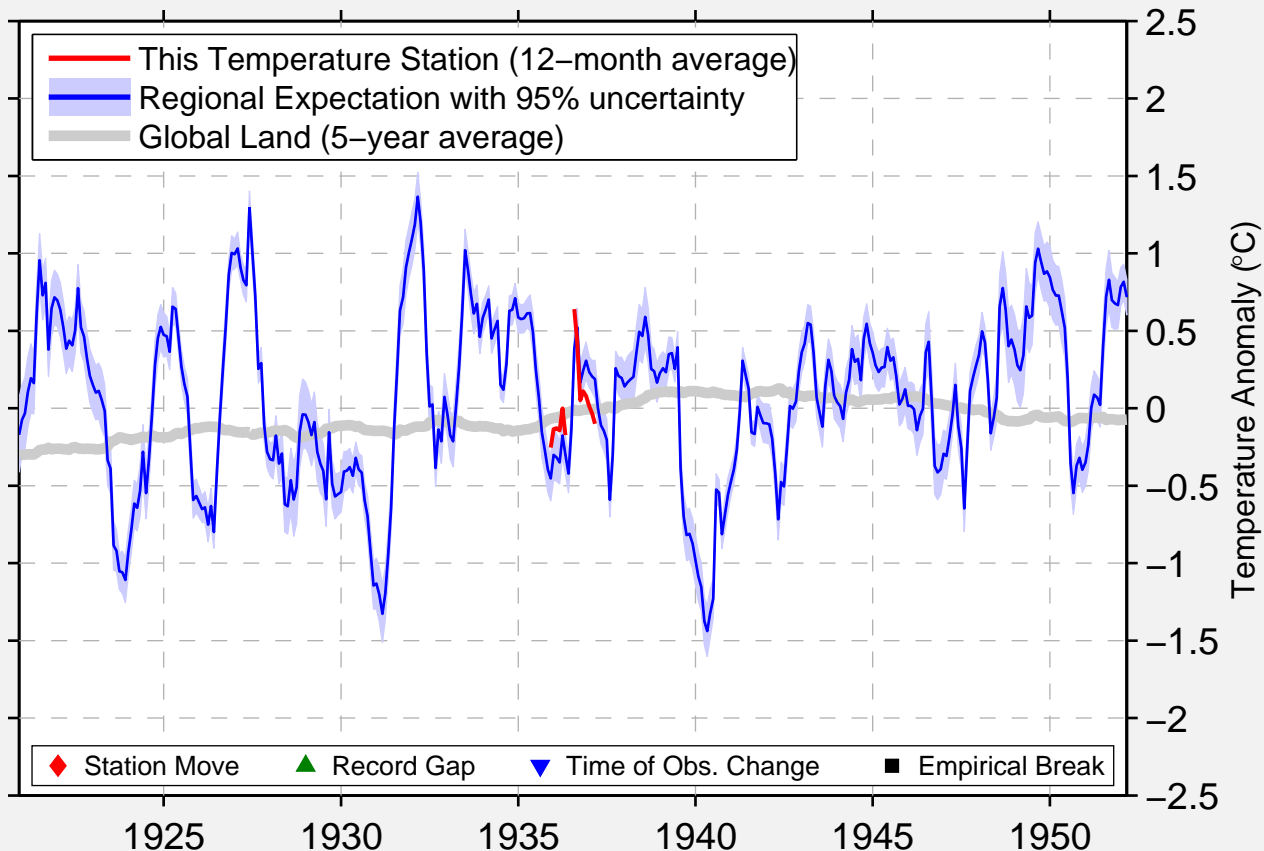

# BAINS

30.817 N, 91.383 W (United States)

Data Quality Controlled and Aligned at Breakpoints

Berkeley Earth