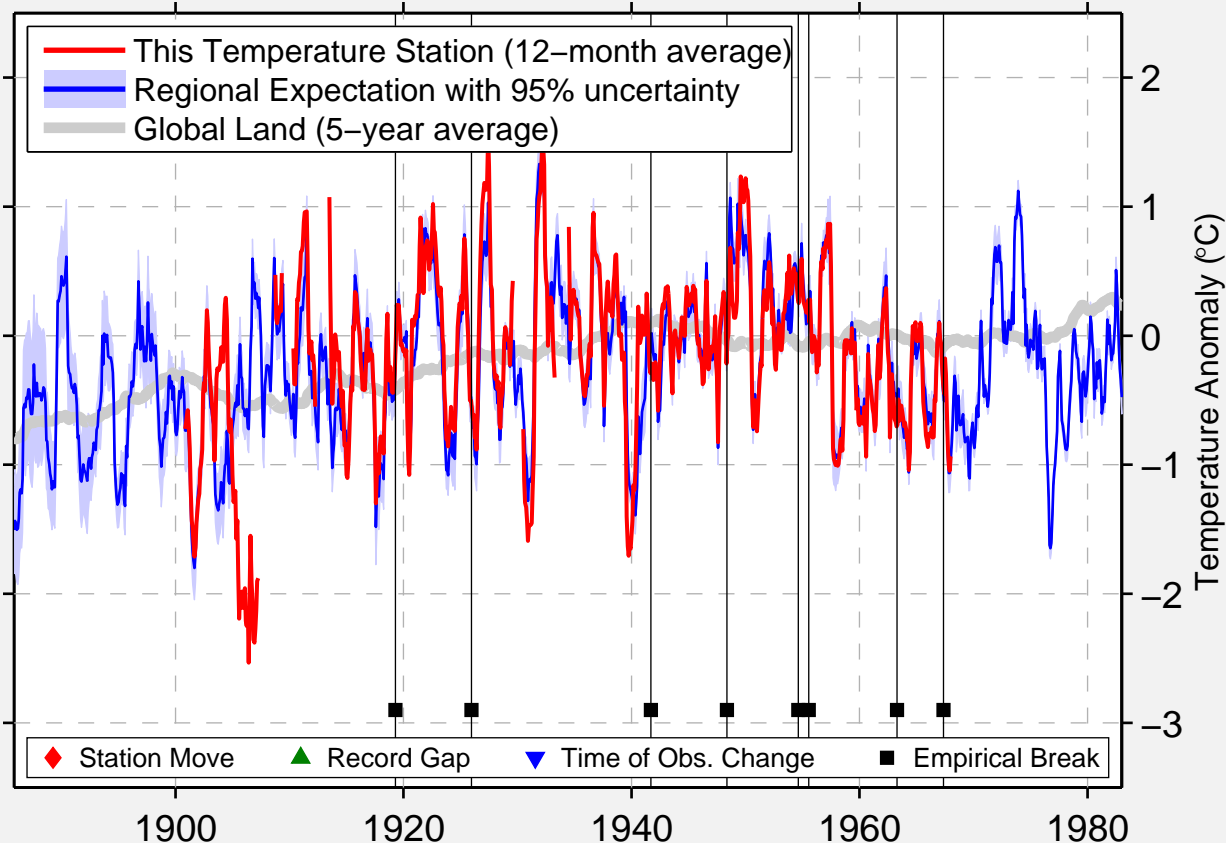

MARIANNA SCHOOL FOR BOYS

30.767 N, 85.267 W (United States)

Data Quality Controlled and Aligned at Breakpoints

Berkeley Earth