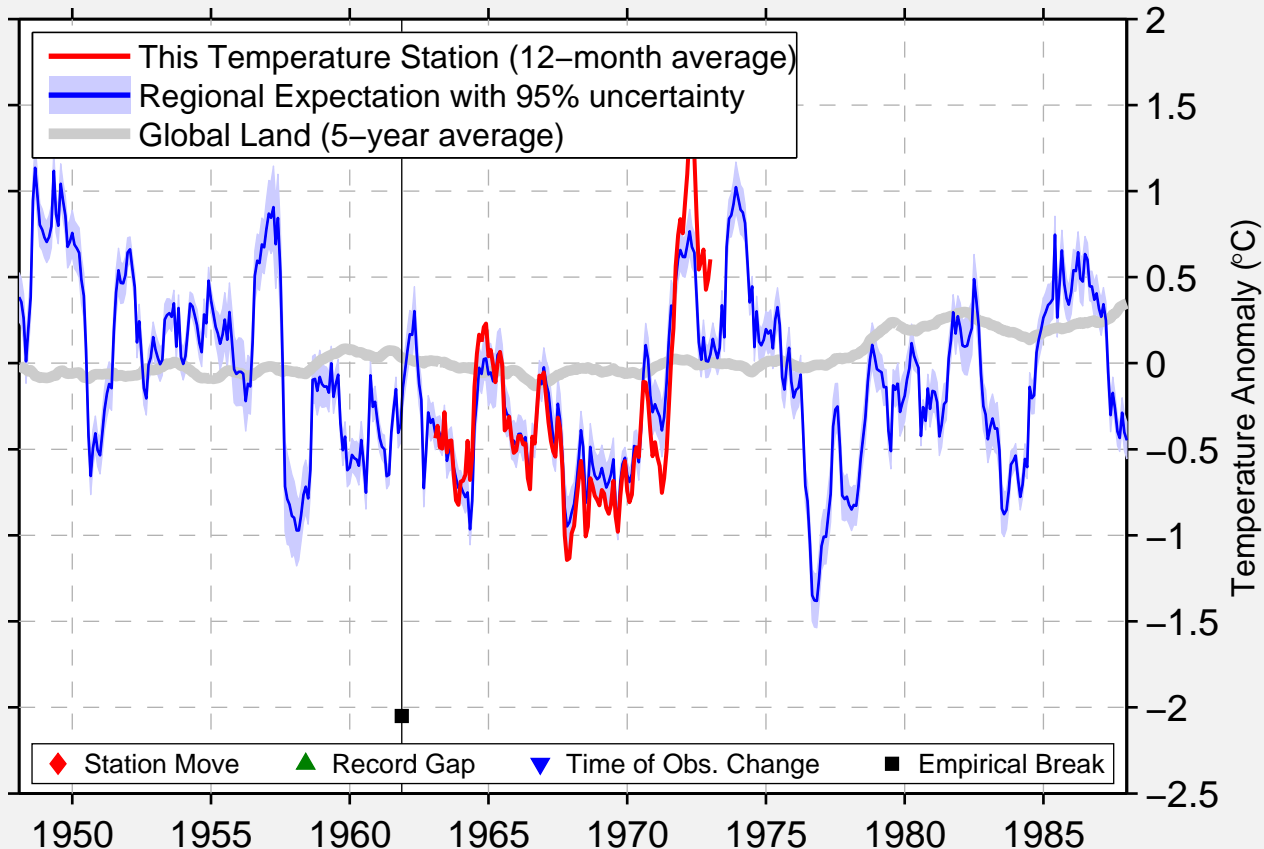

# PENSACOLA ELLYSON FLD NAAS

30.533 N, 87.200 W (United States)

Data Quality Controlled and Aligned at Breakpoints

Berkeley Earth