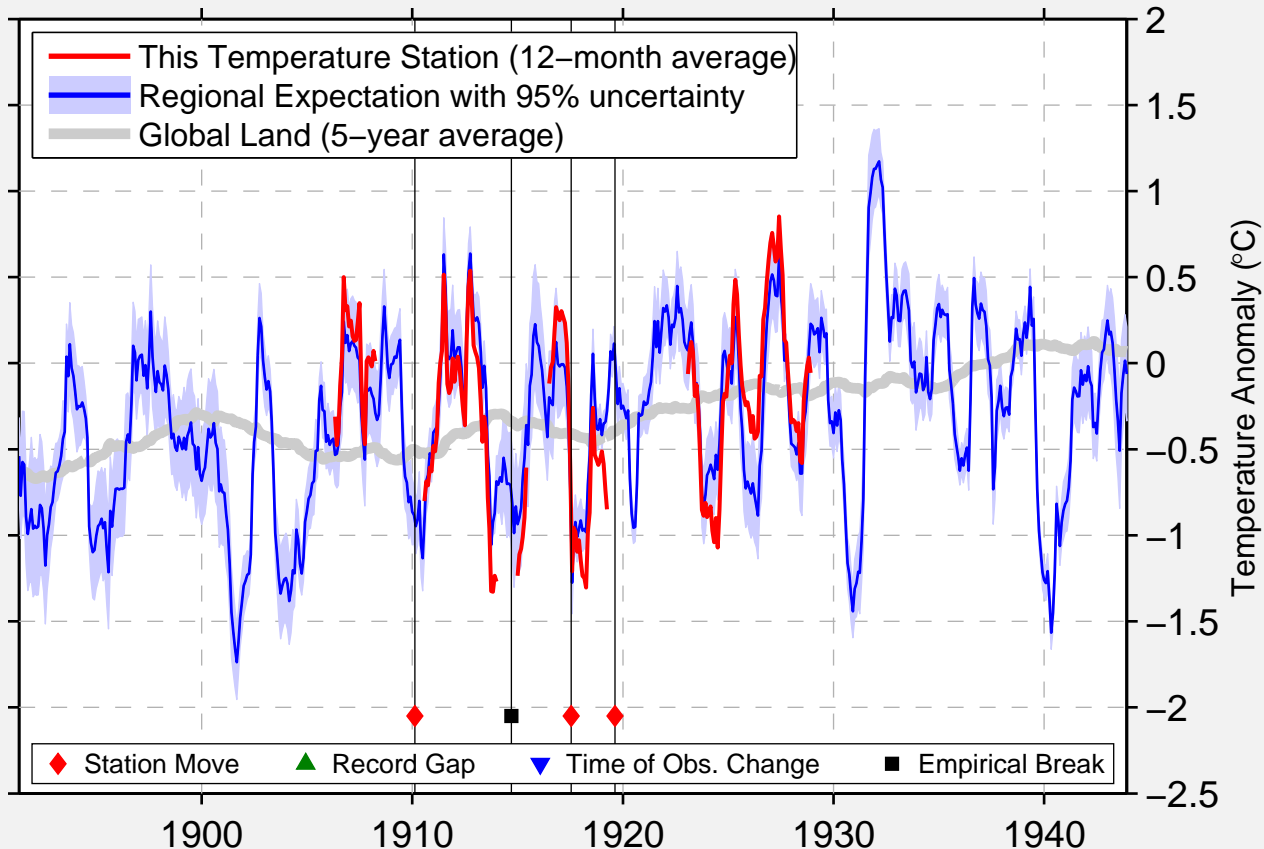

SAINT GEORGE

30.517 N, 82.033 W (United States)

Data Quality Controlled and Aligned at Breakpoints

Berkeley Earth