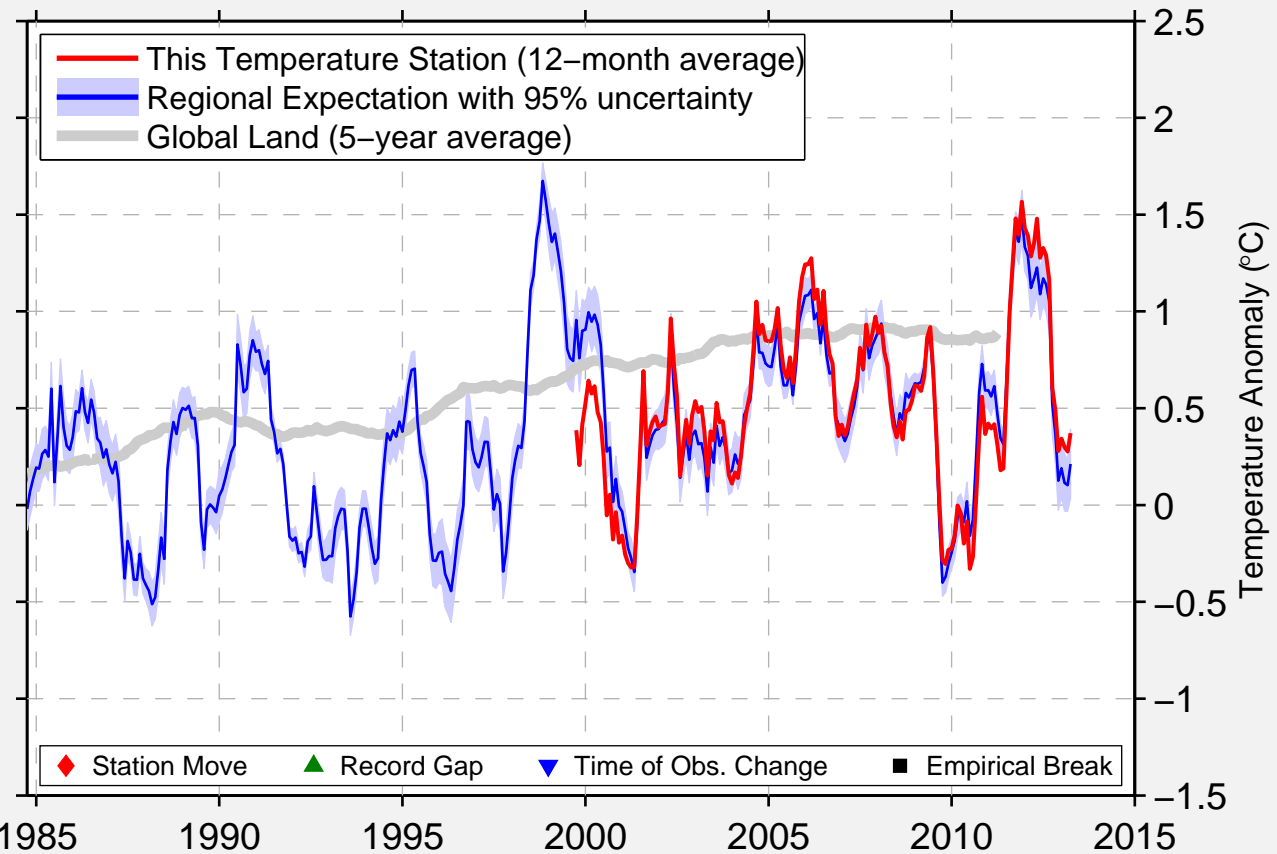

TRENT LOTT INTL

30.465 N, 88.532 W (United States)

Data Quality Controlled and Aligned at Breakpoints

Berkeley Earth