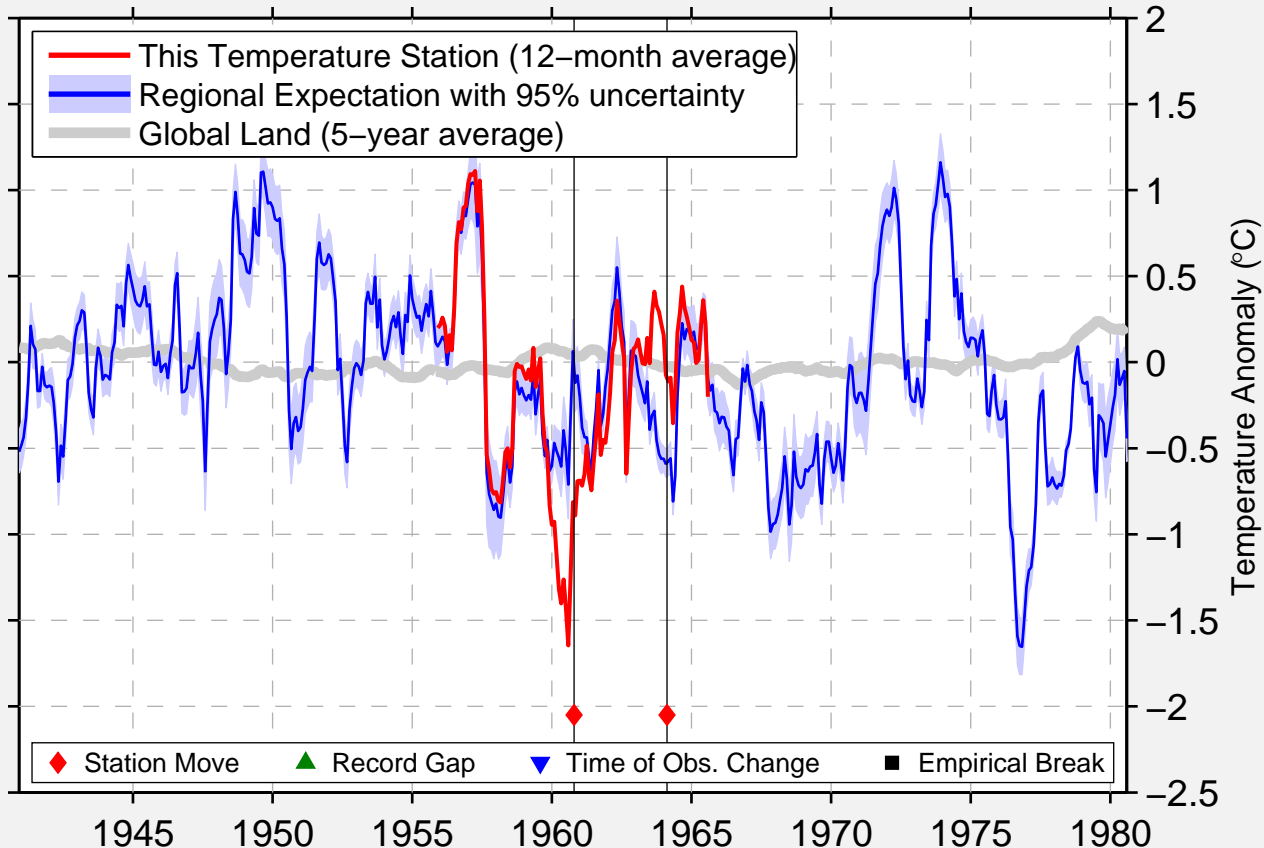

SPRINGVILLE FIRE TOWER

30.433 N, 90.650 W (United States)

Data Quality Controlled and Aligned at Breakpoints

Berkeley Earth